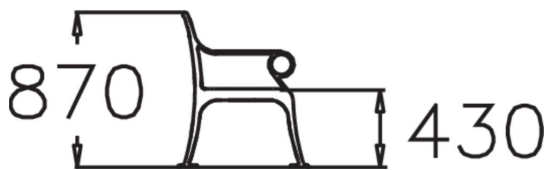

Product length, mm	1700
Product width, mm	730
Foundation options	Free standing
Wood	
Metal	