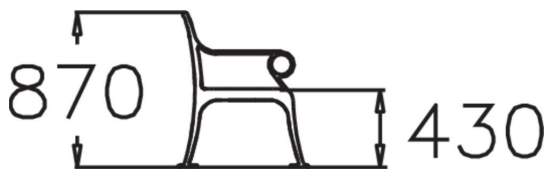

Product length, mm	1700
Product width, mm	730
Foundation options	free_standing
Wood	
Metal	