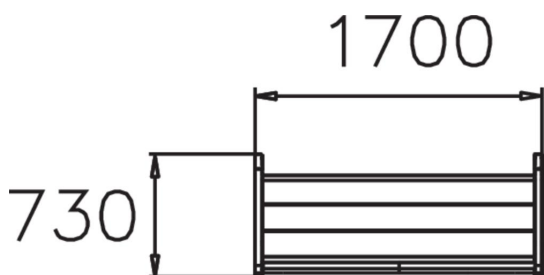

Park bench with detailing. Paus is a robust park bench with armrests ending in a ring shape, which are a great help when sitting down or getting up. The bench has a steel frame, while the seat and back support are made of pine. The Lappset Paus range is free-standing and consists of a bench with back support and a chair.

Product length, mm	1700
Product width, mm	730
Foundation options	Free standing
Wood	
Metal	