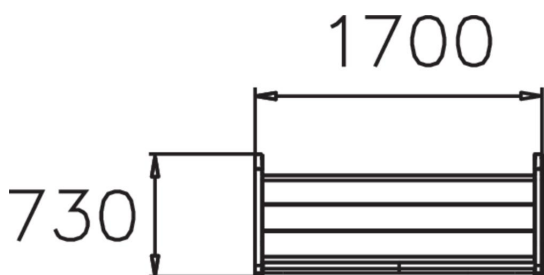

Park bench with detailing. Paus is a robust park bench with armrests ending in a ring shape, which are a great help when sitting down or getting up. The bench has a steel frame, while the seat and back support are made of pine. The Lappset Paus range is free-standing and consists of a bench with back support and a chair.

Product length, mm	1700
Product width, mm	730
Foundation options	free_standing
Wood	
Metal	