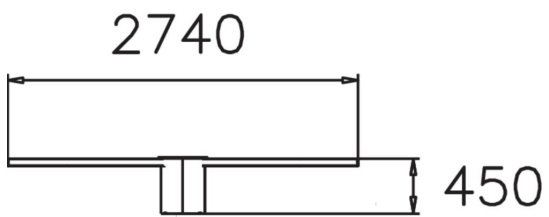

SUNRAY BENCH

Fan-shaped park bench. Sunray is a free-standing item of park furniture with an exciting shape. The wooden seat of the park furniture radiates out from the raised cylindrical powder-coated steel centre post. The central section can be used as a small table.

Product length, mm	2800
Product width, mm	440
Product height, mm	450
Foundation options	deep_mounting
Wood	
Metal	