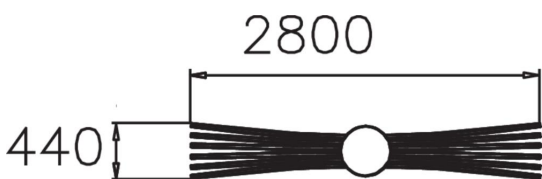

SUNRAY BENCH

Fan-shaped park bench. Sunray is a free-standing item of park furniture with an exciting shape. The wooden seat of the park furniture radiates out from the raised cylindrical powder-coated steel centre post. The central section can be used as a small table.

Product length, mm	2800
Product width, mm	440
Product height, mm	450
Foundation options	deep_mounting
Wood	
Metal	