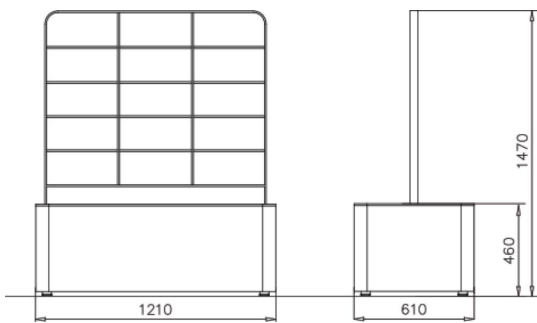

Chillout espalier for planter

Chillout plant support for planter box NF3252. Length 1210 mm, width 610 mm and height 1470 mm.

Product length, mm 1210

Product width, mm 610

Product height, mm 1470

Metal