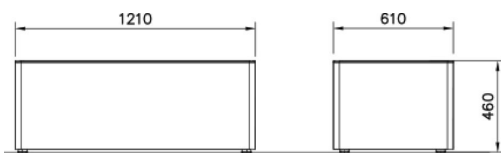

## Chillout planter

Rectangular planting box made of steel belonging in the Chilla product group. Length 1210 mm, width 610 mm and height 460 mm.

Product length, mm	1210
Product width, mm	610
Product height, mm	460
Foundation options	free_standing
Metal	