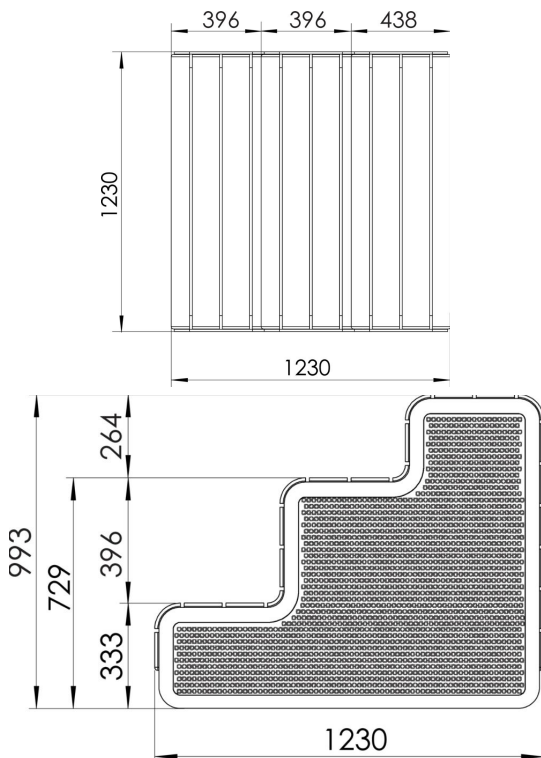

CHILLOUT STAND, DEEP MOUNTING WITH WET CONCRETE

New Chillout furniture makes it easy to create relaxed and fun places to spend time and hang out in public parks, school yards, market places - or actually anywhere. Chillout product line consists of three different products - a pallet, a sofa and a stand, which can be placed in various combinations either alone or next to each other. Metal parts are made of ED-lacquered and powder-coated steel. Wooden parts are Linax-treated pine wood, making them dimensionally very stable.

Product length, mm	1230
Product width, mm	1230
Product height, mm	993
Foundation options	deep_mounting
Wood	
Metal	