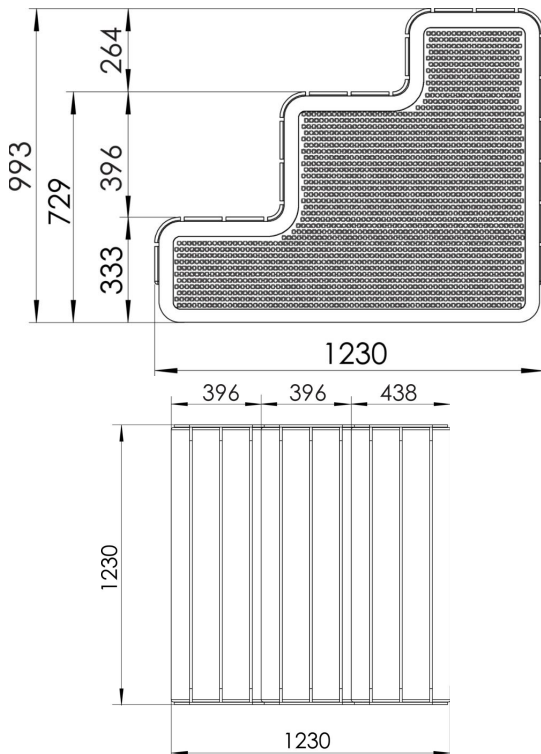

CHILLOUT STAND, DEEP MOUNTING WITH WET CONCRETE

New Chillout furniture makes it easy to create relaxed and fun places to spend time and hang out in public parks, school yards, market places - or actually anywhere. Chillout product line consists of three different products - a pallet, a sofa and a stand, which can be placed in various combinations either alone or next to each other. Metal parts are made of ED-lacquered and powder-coated steel. Wooden parts are Linax-treated pine wood, making them dimensionally very stable.

Product length, mm	1230
Product width, mm	1230
Product height, mm	993
Wood	
Metal colour	