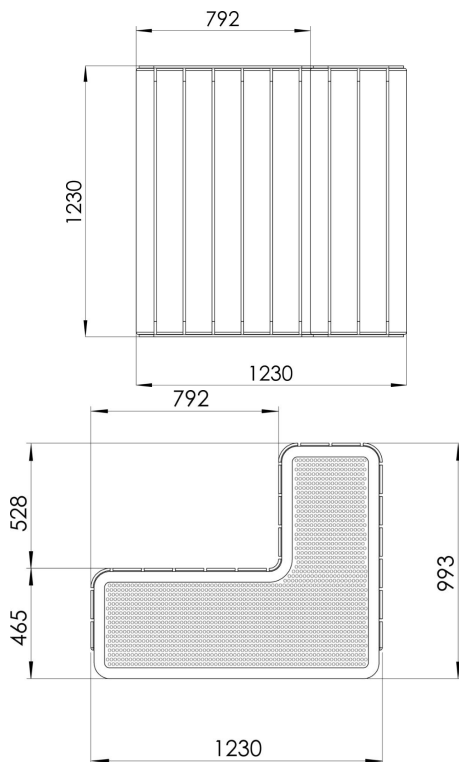

CHILLOUT SOFA, DEEP MOUNTING WITH WET CONCRETE

ew Chillout furniture makes it easy to create relaxed and fun places to spend time and hang out in public parks, school yards, market places - or actually anywhere. Chillout product line consists of three different products - a pallet, a sofa and a stand, which can be placed in various combinations either alone or next to each other. Metal parts are made of ED-lacquered and powder-coated steel. Wooden parts are Linax-treated pine wood, making them dimensionally very stable.

Product length, mm	1230
Product width, mm	1230
Product height, mm	993
Wood	
Metal	