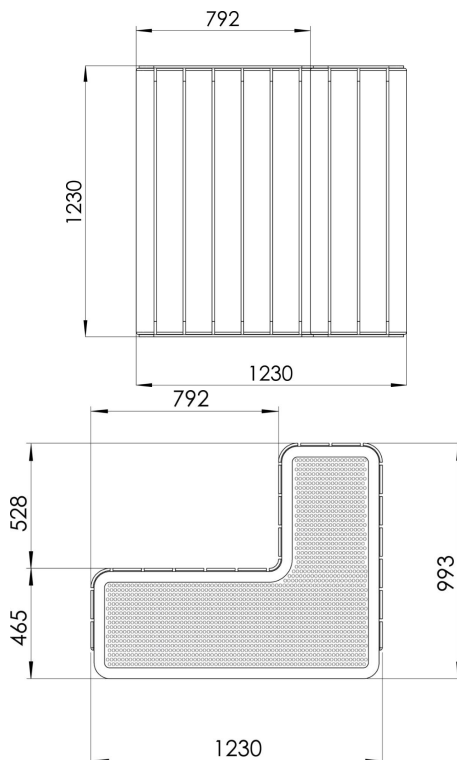

CHILLOUT SOFA, DEEP MOUNTING WITH WET CONCRETE

ew Chillout furniture makes it easy to create relaxed and fun places to spend time and hang out in public parks, school yards, market places - or actually anywhere. Chillout product line consists of three different products - a pallet, a sofa and a stand, which can be placed in various combinations either alone or next to each other. Metal parts are made of ED-lacquered and powder-coated steel. Wooden parts are Linax-treated pine wood, making them dimensionally very stable.

Product length, mm	1230
Product width, mm	1230
Product height, mm	993
Foundation options	deep_mounting
Wood	
Metal	