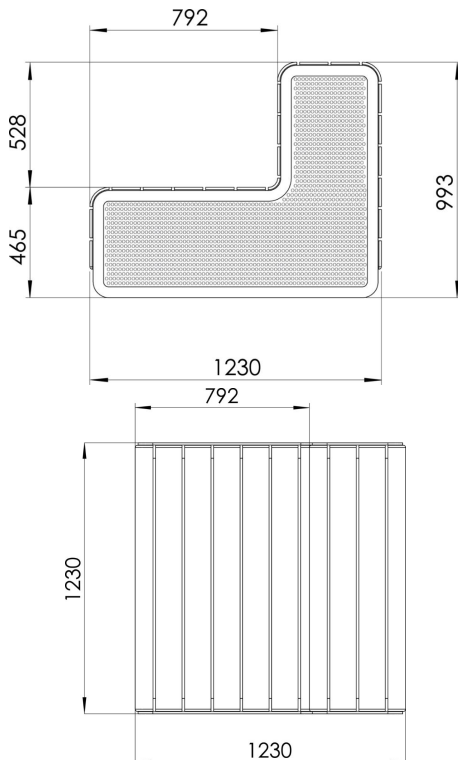

**CHILLOUT SOFA, DEEP MOUNTING WITH FOUNDATION PLATES**

New Chillout furniture makes it easy to create relaxed and fun places to spend time and hang out in public parks, school yards, market places - or actually anywhere. Chillout product line consists of three different products - a pallet, a sofa and a stand, which can be placed in various combinations either alone or next to each other. Metal parts are made of ED-lacquered and powder-coated steel. Wooden parts are Linax-treated pine wood, making them dimensionally very stable.

Product length, mm	1230
Product width, mm	1230
Product height, mm	993
Foundation options	ground_anchoring
Wood	
Metal	