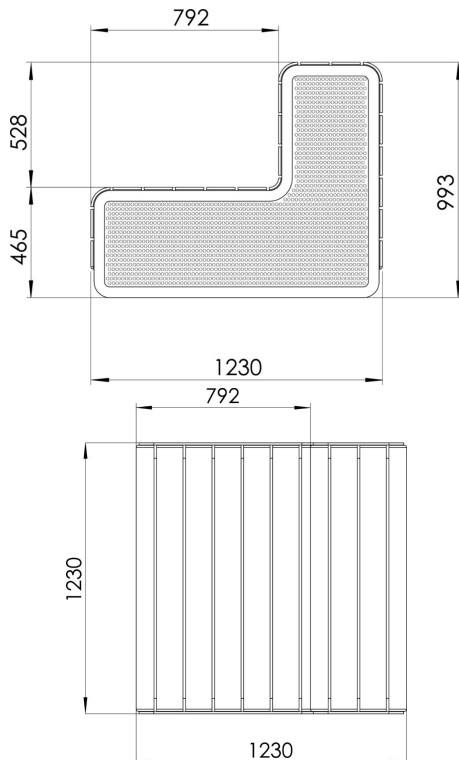

CHILLOUT SOFA, DEEP MOUNTING WITH FOUNDATION PLATES

New Chillout furniture makes it easy to create relaxed and fun places to spend time and hang out in public parks, school yards, market places - or actually anywhere. Chillout product line consists of three different products - a pallet, a sofa and a stand, which can be placed in various combinations either alone or next to each other. Metal parts are made of ED-lacquered and powder-coated steel. Wooden parts are Linax-treated pine wood, making them dimensionally very stable.

Product length, mm	1230
Product width, mm	1230
Product height, mm	993
Foundation options	Ground anchoring
Wood	
Metal	