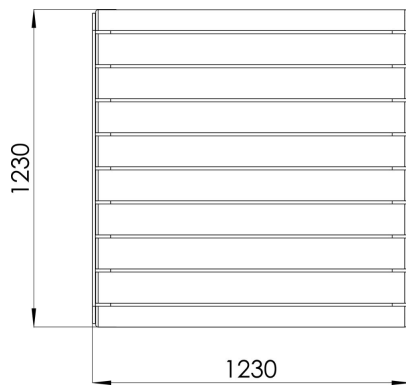

**CHILLOUT PALLET, DEEP MOUNTING WITH WET CONCRETE**

New Chillout furniture makes it easy to create relaxed and fun places to spend time and hang out in public parks, school yards, market places - or actually anywhere. Chillout product line consists of three different products - a pallet, a sofa and a stand, which can be placed in various combinations either alone or next to each other. Metal parts are made of ED-lacquered and powder-coated steel. Wooden parts are Linax-treated pine wood, making them dimensionally very stable.

Product length, mm	1230
Product width, mm	1230
Product height, mm	465
Foundation options	deep_mounting
Wood	
Metal	