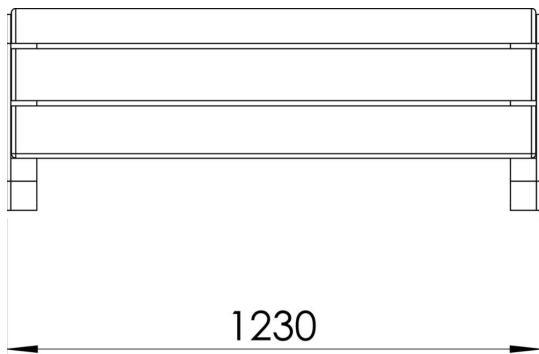

Product length, mm	1230
Product width, mm	1230
Product height, mm	465
Foundation options	deep_mounting
Wood	
Metal	