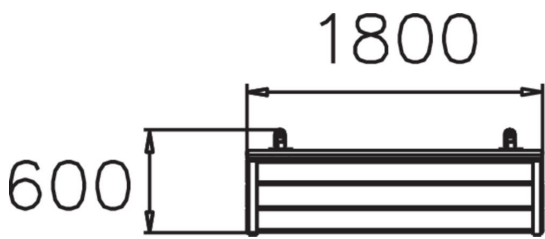

SÄFERUM SOFFA

Park bench with cast iron frame. Säferum is a classic park bench design with a decorative cast iron frame. The bench is available in jatoba and pine. Säferum is a free-standing bench and matches Lappset's Wedafors bench in both design and appearance.

Product length, mm	1800
Product width, mm	600
Product height, mm	820
Foundation options	free_standing
Wood	
Metal	