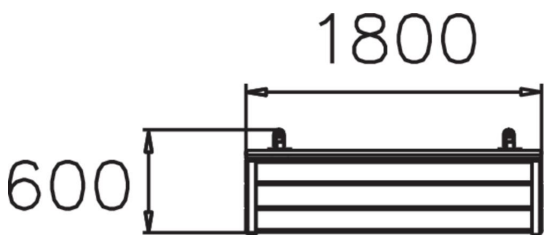

SÄFERUM SOFFA

Park bench with cast iron frame. Säferum is a classic park bench design with a decorative cast iron frame. The bench is available in jatoba and pine. Säferum is a free-standing bench and matches Lappset's Wedafors bench in both design and appearance.

Product length, mm	1800
Product width, mm	600
Product height, mm	820
Foundation options	Free standing
Wood	
Metal	