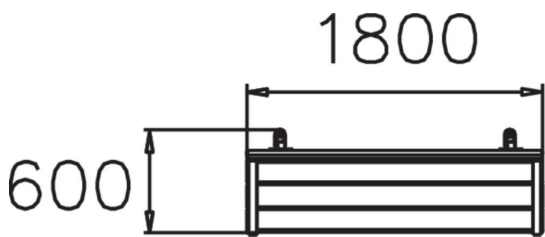

SÄFERUM SOFFA

Park bench with cast iron frame. Säferum is a classic park bench design with a decorative cast iron frame. The bench is available in jatoba and pine. Säferum is a free-standing bench and matches Lappset's Wedafors bench in both design and appearance.

Product length, mm	1800
Product width, mm	600
Product height, mm	820
Foundation options	free_standing
Wood	
Metal	