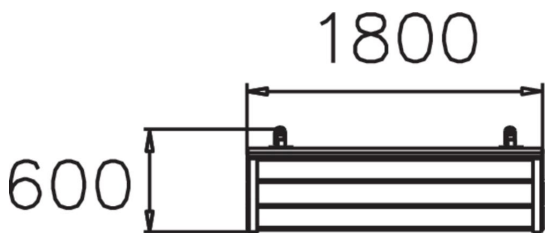

SÄFERUM SOFFA

Park bench with cast iron frame. Säferum is a classic park bench design with a decorative cast iron frame. The bench is available in jatoba and pine. Säferum is a free-standing bench and matches Lappset's Wedafors bench (NF2905-1) in both design and appearance.

| | |
|--------------------|---------------|
| Product length, mm | 1800 |
| Product width, mm | 600 |
| Product height, mm | 820 |
| Foundation options | free_standing |
| Wood | |
| Metal | |