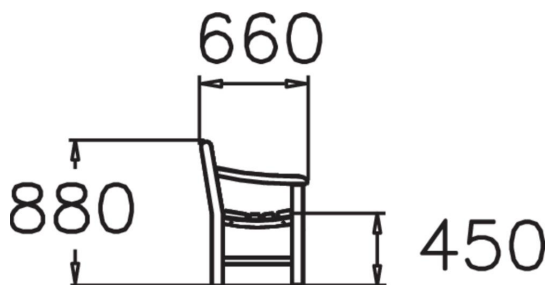

Sturdy park bench. Malen is a park bench in a classic garden style. The free-standing bench is made entirely from pine and can be placed on its own or together with Lappset's Malbå table to form a complete furniture group.

Product length, mm	1800
Product width, mm	660
Product height, mm	880
Foundation options	free_standing
Wood	