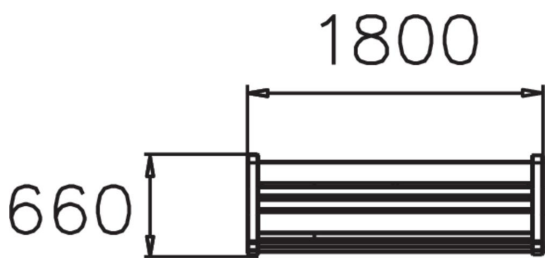

Sturdy park bench. Malen is a park bench in a classic garden style. The free-standing bench is made entirely from pine and can be placed on its own or together with Lappset's Malbå table to form a complete furniture group.

Product length, mm	1800
Product width, mm	660
Product height, mm	880
Foundation options	free_standing
Wood	