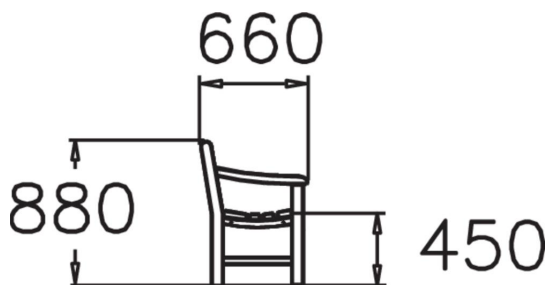

Sturdy park bench. Malen is a park bench in a classic garden style. The free-standing bench is made entirely from pine and can be placed on its own or together with Lappset's Malbå table to form a complete furniture group.

Product length, mm	1800
Product width, mm	660
Product height, mm	880
Foundation options	free_standing
Wood	