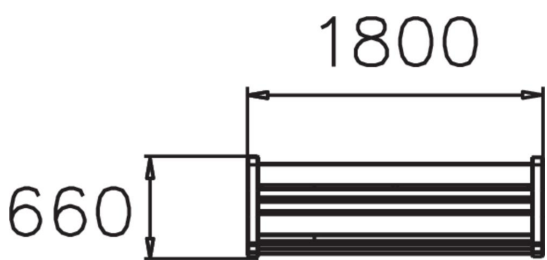

Sturdy park bench. Malen is a park bench in a classic garden style. The free-standing bench is made entirely from pine and can be placed on its own or together with Lappset's Malbå table to form a complete furniture group.

Product length, mm	1800
Product width, mm	660
Product height, mm	880
Foundation options	free_standing
Wood	