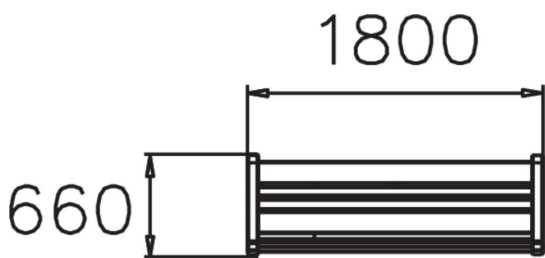

Sturdy park bench. Malen is a park bench in a classic garden style. The free-standing bench is made entirely from pine and can be placed on its own or together with Lappset's Malbå table to form a complete furniture group.

Product length, mm	1800
Product width, mm	660
Product height, mm	880
Foundation options	free_standing
Wood	