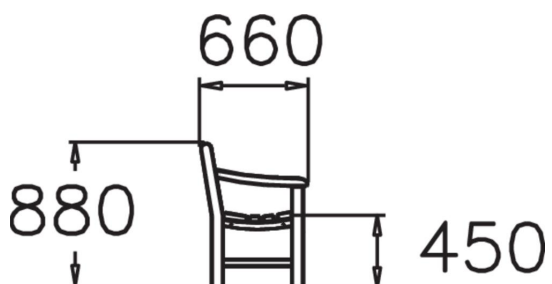

Sturdy park bench. Malen is a park bench in a classic garden style. The free-standing bench is made entirely from pine and can be placed on its own or together with Lappset's Malbå table to form a complete furniture group.

Product length, mm	1800
Product width, mm	660
Product height, mm	880
Foundation options	free_standing
Wood	