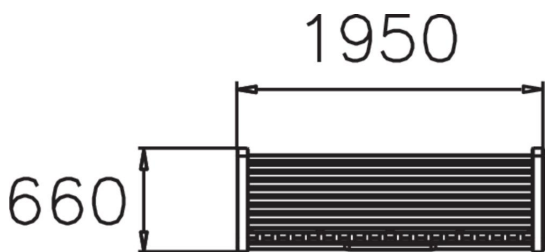

BÅSTAD BENCH

Classic country-garden-style park bench. Båstad is an elegant, country-garden-style free-standing park bench. This stylish, romantic item of park furniture suits most environments, but is most at home in lush green parks and gardens. Lappset's Båstad bench comes in either pine or jatoba (NF2732-1).

Product length, mm	1950
Product width, mm	660
Product height, mm	880
Foundation options	free_standing
Wood	