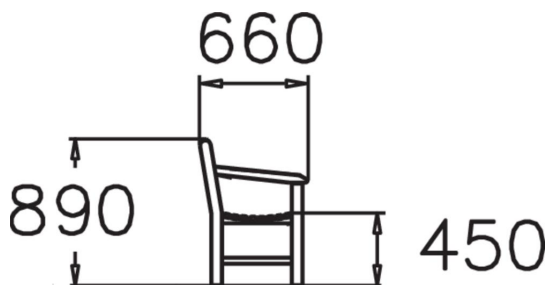

BÅSTAD BENCH

Classic country-garden-style park bench. Båstad is an elegant, country-garden-style free-standing park bench. This stylish, romantic item of park furniture suits most environments, but is most at home in lush green parks and gardens. Lappset's Båstad bench comes in either pine or jatoba (NF2732-1).

Product length, mm	1950
Product width, mm	660
Product height, mm	880
Foundation options	free_standing
Wood	