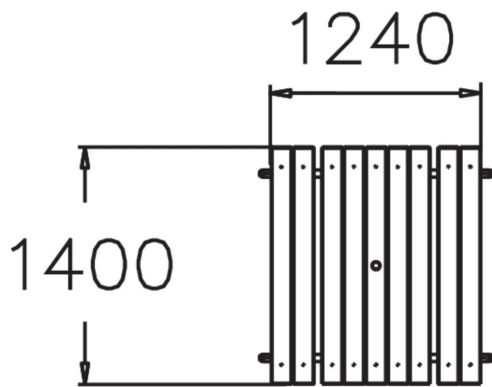

HANS PICNIC TABLE FOR CHILDREN

Picnic table for little ones. Picnic table adapted for children. Sturdy combination of seating-and-table-in-one; height 600 mm and length 1400 mm. The table is free-standing.

Product length, mm	1400
Product width, mm	1240
Product height, mm	600
Foundation options	Free standing
Wood	
Metal colour	