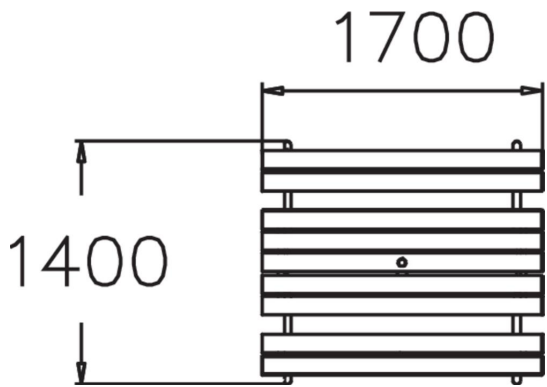

HANSA PICNIC TABLE

Picnic table - a must in any playground. Large free-standing picnic table with table and seating in one. Hansa is 720 mm high and 1700 mm long. Picnic table also available with backrests (NF2593), with extended table top (NF2691) or with backrest on one side and extended table top (NF2594).

Product length, mm	1700
Product height, mm	720
Foundation options	free_standing
Wood	
Metal	