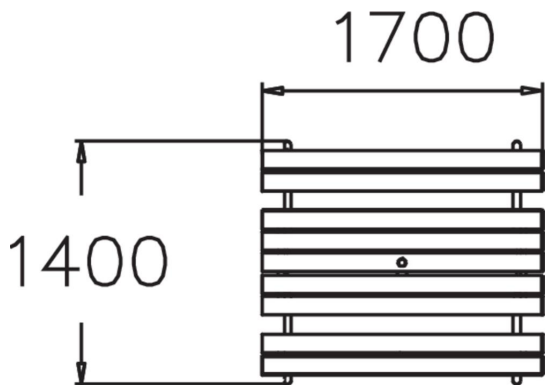

# HANSA PICNIC TABLE

Picnic table - a must in any playground. Large free-standing picnic table with table and seating in one. Hansa is 720 mm high and 1700 mm long. Picnic table also available with backrests (NF2593), with extended table top (NF2691) or with backrest on one side and extended table top (NF2594).

Product length, mm	1700
Product height, mm	720
Foundation options	free_standing
Wood	
Metal	