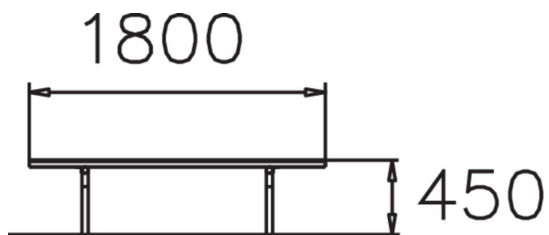

SCANDINAVIA BENCH

Scandinavia is a stylish park bench without armrests and is designed for poured foundations. The bench seat is made of pine and the frame powder-coated steel. Scandinavia is one of Lappset's most popular park furniture ranges, and includes a park bench with back support, a table and a chair in the same design.

Product length, mm	1800
Product width, mm	370
Product height, mm	450
Foundation options	Deep mounting
Wood	
Metal colour	