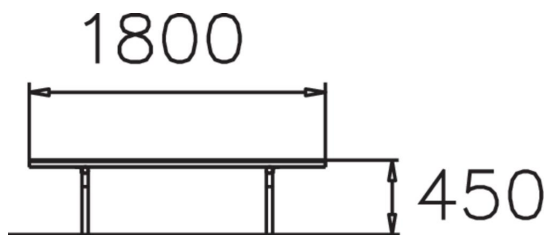

SCANDINAVIA BENCH

Scandinavia is a stylish park bench without armrests and is designed for poured foundations. The bench seat is made of pine and the frame powder-coated steel. Scandinavia is one of Lappset's most popular park furniture ranges, and includes a park bench with back support, a table and a chair in the same design.

Product length, mm	1800
Product width, mm	370
Product height, mm	450
Foundation options	deep_mounting
Wood	
Metal	