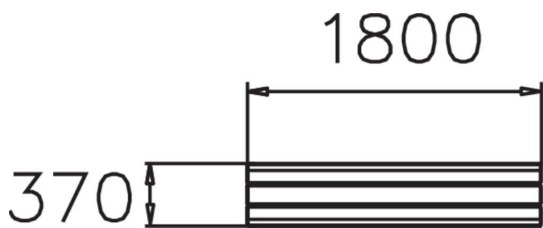

SCANDINAVIA BENCH

Scandinavia is a stylish park bench without armrests and is designed for poured foundations. The bench seat is made of pine and the frame powder-coated steel. Scandinavia is one of Lappset's most popular park furniture ranges, and includes a park bench with back support, a table and a chair in the same design.

Product length, mm	1800
Product width, mm	370
Product height, mm	450
Foundation options	deep_mounting
Wood	
Metal	