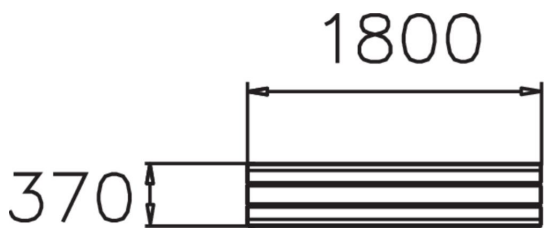

SCANDINAVIA BENCH

Scandinavia is a stylish park bench without armrests and is designed for poured foundations. The bench seat is made of pine and the frame powder-coated steel. Scandinavia is one of Lappset's most popular park furniture ranges, and includes a park bench with back support, a table and a chair in the same design.

Product length, mm	1800
Product width, mm	370
Product height, mm	450
Foundation options	Deep mounting
Wood	
Metal colour	