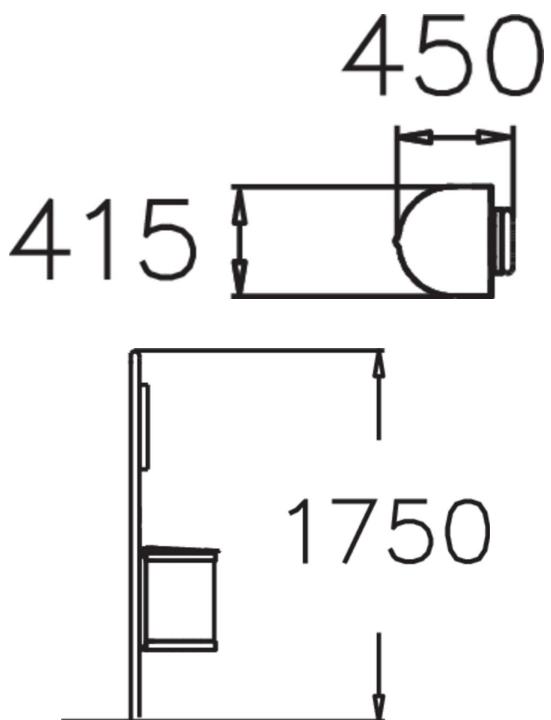

LUDVIG LITTER BIN

Litter bin with dog waste storage. Ludvig is a litter bin with additional storage for dog waste. It holds 50 litres and can be set in the ground with two 40 mm posts, or affixed to the wall.

| | |
|--------------------|--------------------------------|
| Product length, mm | 450 |
| Product width, mm | 415 |
| Product height, mm | 1750 |
| Foundation options | Deep mounting Wall mounting |
| Metal | |