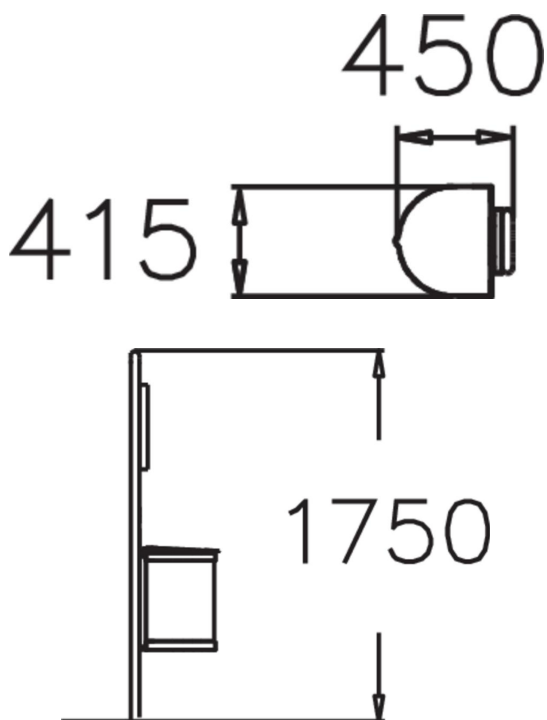

Product length, mm	1950
Product width, mm	660
Product height, mm	890
Foundation options	free_standing
Wood	