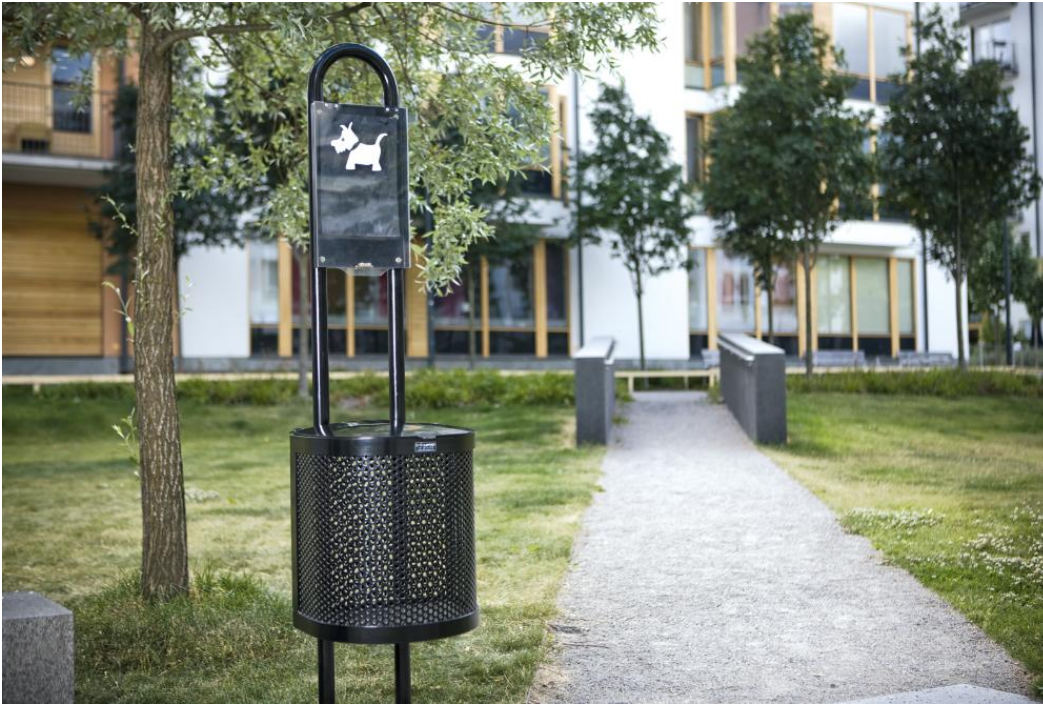

LUDVIG LITTER BIN

Litter bin with dog waste storage. Ludvig is a litter bin with additional storage for dog waste. It holds 50 litres and can be set in the ground with two 40 mm posts, or affixed to the wall.

| | |
|--------------------|--------------------------------|
| Product length, mm | 450 |
| Product width, mm | 415 |
| Product height, mm | 1750 |
| Foundation options | Deep mounting Wall mounting |
| Metal | |