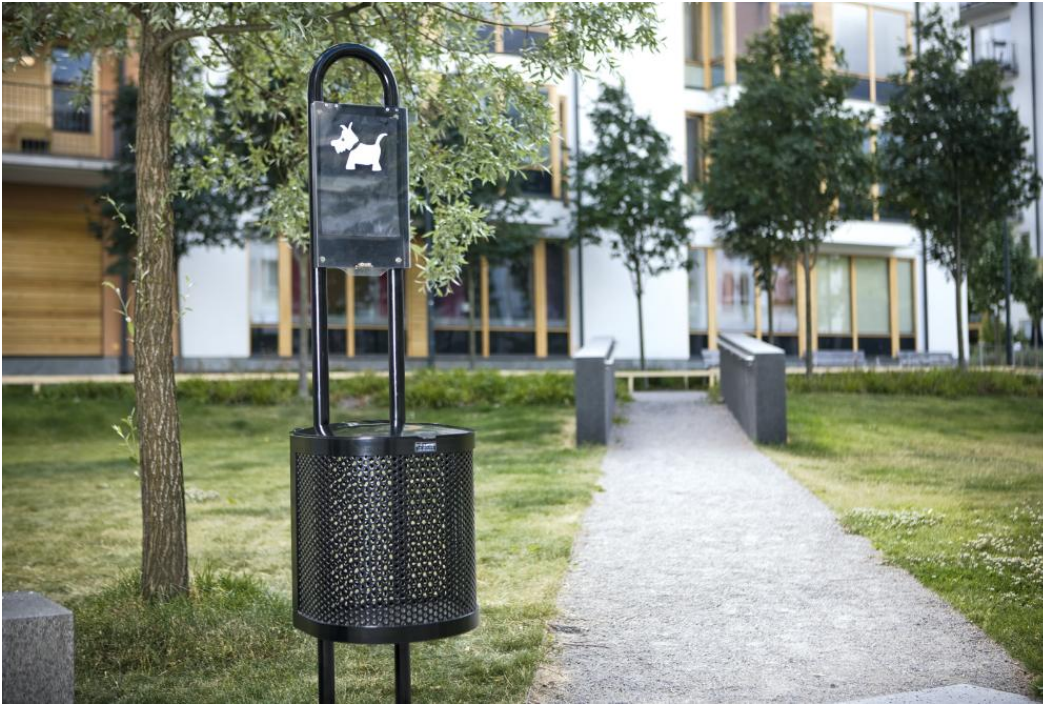

BÅSTAD BENCH

Båstad is an elegant, classic English countrygarden style freestanding park bench. This stylish, romantic item of park furniture suits most environments but is most at home in lush green parks and gardens. Båstad comes with our four standard colors.

Product length, mm	1950
Product width, mm	660
Product height, mm	890
Foundation options	free_standing
Wood	