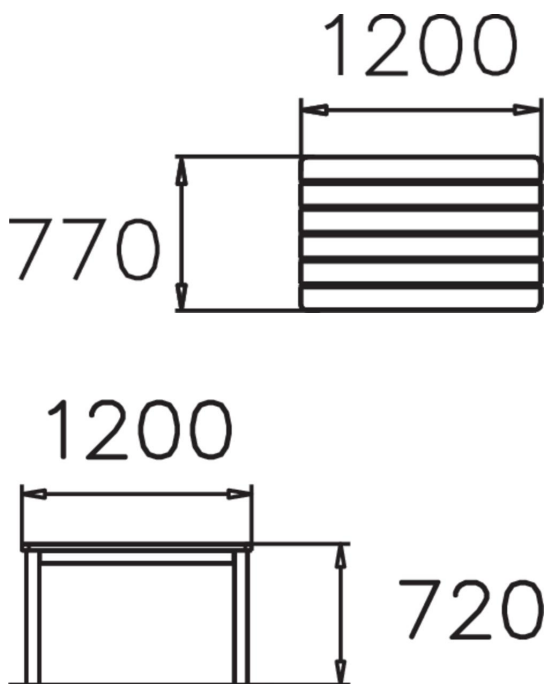

Sturdy park table. Malbå is a rectangular, garden-style pine table. The table is free-standing and can be combined with Lappset's Malen park bench with backrest in the same style.

Product length, mm	1200
Product width, mm	770
Product height, mm	720
Foundation options	free_standing
Wood	