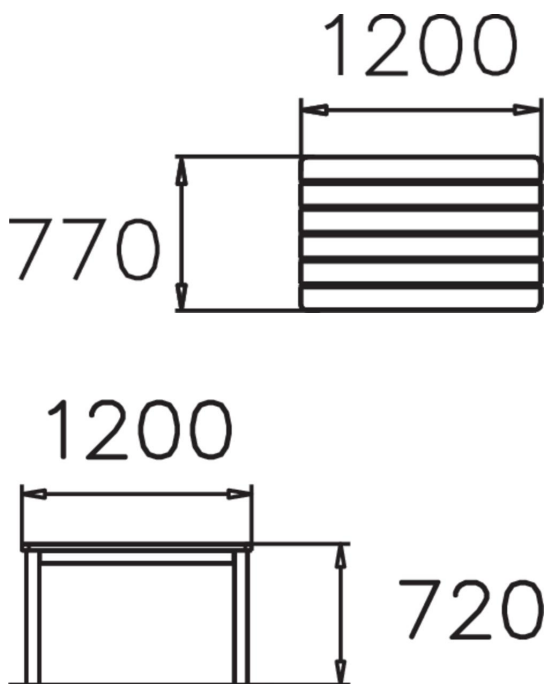

Sturdy park table. Malbå is a rectangular, garden-style pine table. The table is free-standing and can be combined with Lappset's Malen park bench with backrest in the same style.

| | |
|--------------------|---------------|
| Product length, mm | 1200 |
| Product width, mm | 770 |
| Product height, mm | 720 |
| Foundation options | free_standing |
| Wood | |