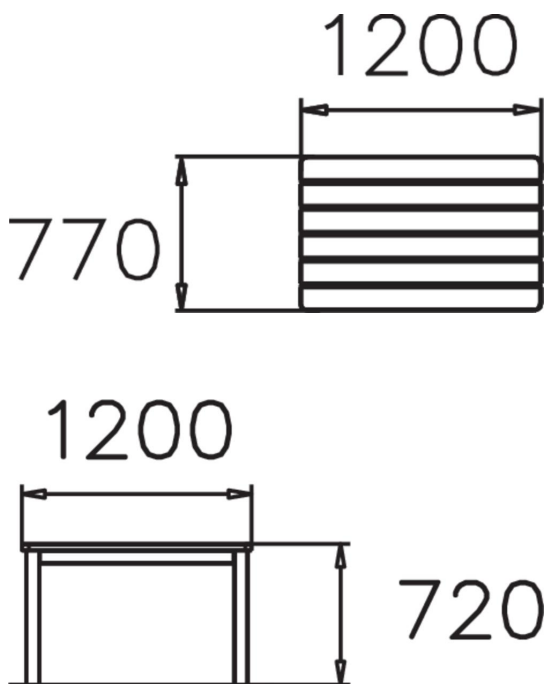

MALBÅ TABLE

Sturdy park table. Malbå is a rectangular, garden-style pine table. The table is free-standing and can be combined with Lappset's Malen park bench with backrest in the same style.

Product length, mm	1200
Product width, mm	770
Product height, mm	720
Foundation options	free_standing
Wood	