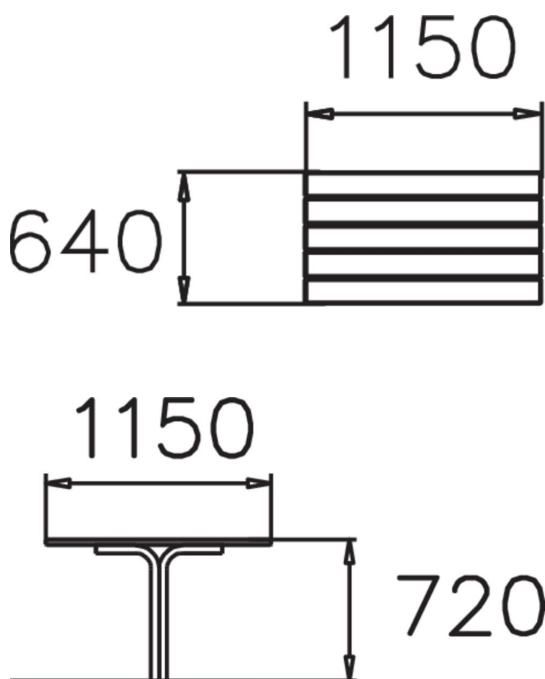

SCANDINAVIA TABLE

The table is part of Lappset's Scandinavia range, which includes benches with or without backrests. The table has a central leg, which makes it easily accessible for everyone. The Scandinavia range of park furniture is made from pine, has a steel frame, and must be fixed in poured foundations.

Product length, mm	1150
Product width, mm	640
Product height, mm	720
Foundation options	Deep mounting
Wood	
Metal	