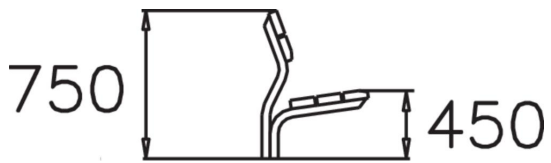

SOFFA SCANDINAVIA

Park benches for all environments. The bench seat is made of pine and the frame angled steel. Scandinavia is available in different varieties - with or without visible carriage bolts, and with or without armrests.

Product length, mm	1800
Product width, mm	540
Product height, mm	750
Foundation options	Deep mounting
Wood	
Metal colour	