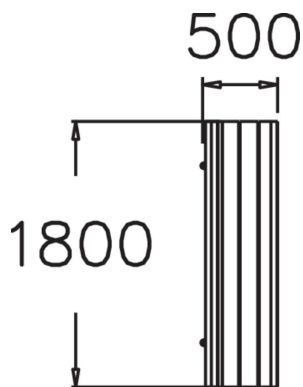

SOFFA SCANDINAVIA

Park benches for all environments. The bench seat is made of pine and the frame angled steel. Scandinavia is available in different varieties - with or without visible carriage bolts, and with or without armrests.

Product length, mm	1800
Product width, mm	540
Product height, mm	750
Foundation options	Deep mounting
Wood	
Metal colour	