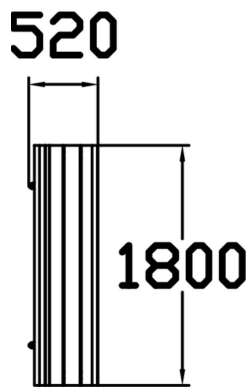

SOFFA SCANDINAVIA

Park benches for all environments. The bench seat is made of pine and the frame angled steel. Scandinavia is available in different varieties - with or without visible carriage bolts, and with or without armrests.

Product length, mm	1800
Product width, mm	520
Product height, mm	830
Foundation options	deep_mounting surface_mounting
Wood	
Metal	