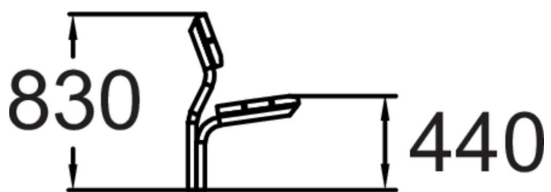

Product length, mm	1800
Product width, mm	520
Product height, mm	830
Foundation options	deep_mounting surface_mounting
Wood	
Metal	