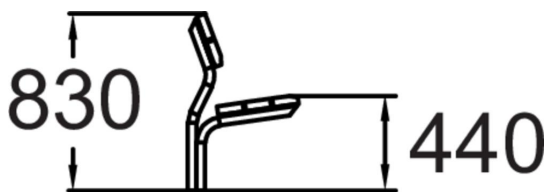

SCANDINAVIA SOFFA

Lappset's Scandinavia park range has a design that suits most environments. The bench seat is made of pine and the frame angled steel. Scandinavia is available in different varieties - with or without visible carriage bolts, and with or without armrests.

Product length, mm	1800
Product width, mm	520
Product height, mm	830
Foundation options	deep_mounting surface_mounting
Wood	
Metal	