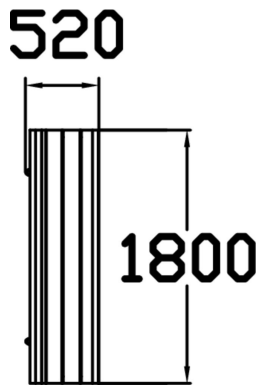

SCANDINAVIA SOFFA

Lappset's Scandinavia park range has a design that suits most environments. The bench seat is made of pine and the frame angled steel. Scandinavia is available in different varieties - with or without visible carriage bolts, and with or without armrests.

Product length, mm	1800
Product width, mm	520
Product height, mm	830
Foundation options	deep_mounting surface_mounting
Wood	
Metal	