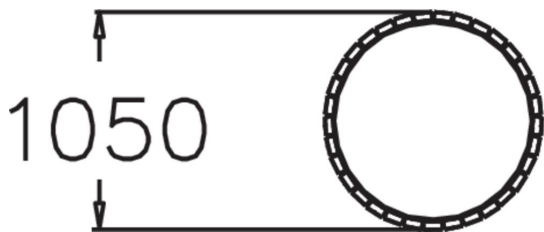

Flower planter for greenery on the streets and in public squares. Round planter with wooden panels; height 500 mm.

1050

Product length, mm	1050
Product width, mm	1050
Product height, mm	500
Foundation options	free_standing
Wood	