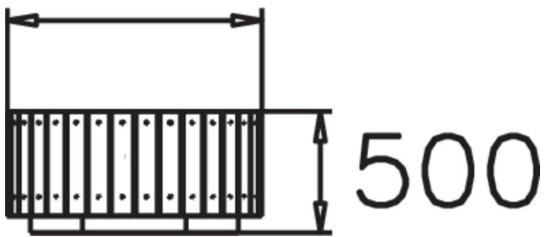

Flower planter for greenery on the streets and in public squares. Round planter with wooden panels; height 500 mm.

1050

Product length, mm	1050
Product width, mm	1050
Product height, mm	500
Foundation options	free_standing
Wood	