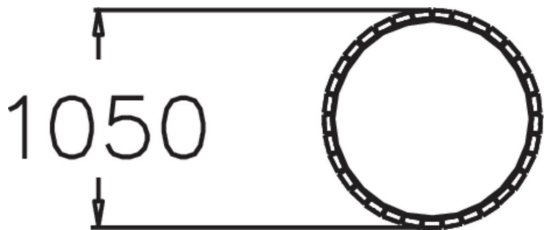

Flower planter for greenery on the streets and in public squares. Round planter with wooden panels; height 500 mm.

1050

Product length, mm	1050
Product width, mm	1050
Product height, mm	500
Foundation options	free_standing
Wood	