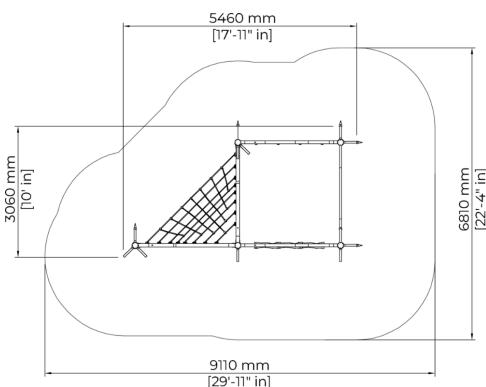

**NA175595M**

**Adventure Trail (ASTM CSA)**

Adventure Trail (NA175595M) complies with the ASTM and CSA standards. This playground set is over 9 feet high and consists of seven climbing posts, two vertical climbing nets and one leaning net. Children can traverse it from one end to the other. It fits a large number of kids at one time, making for sociable play. The Gnome's Climbing Forest offers diverse opportunities for climbing that develop the climbers' fitness and motor skills. The pleasant natural rope material and the fun design provide new climbing and hanging challenges. The nets are tilted or twisted in different directions and have holes of different sizes at various heights, just like the nature that surrounds us. The Goblin's Climbing Forest varies when approached from different directions, offering countless opportunities for play.

Number of users	12
Product length, mm	5460
Product width, mm	3060
Product height, mm	3000
Height required, mm	4400
Safety info	ASTM F1487, CSA Z614
Installation time (for 1), H	13
Foundation options	deep_mounting surface_mounting
Wood	
Metal	