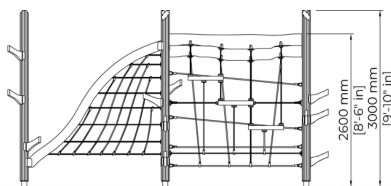

**NA175595M**

**Adventure Trail (ASTM CSA)**

Adventure Trail (NA175595M) complies with the ASTM and CSA standards. This playground set is over 9 feet high and consists of seven climbing posts, two vertical climbing nets and one leaning net. Children can traverse it from one end to the other. It fits a large number of kids at one time, making for sociable play. The Gnome's Climbing Forest offers diverse opportunities for climbing that develop the climbers' fitness and motor skills. The pleasant natural rope material and the fun design provide new climbing and hanging challenges. The nets are tilted or twisted in different directions and have holes of different sizes at various heights, just like the nature that surrounds us. The Goblin's Climbing Forest varies when approached from different directions, offering countless opportunities for play.

Number of users	12
Product length, mm	5460
Product width, mm	3060
Product height, mm	3000
Height required, mm	4400
Safety info	ASTM F1487, CSA Z614
Installation time (for 1), H	13
Foundation options	deep_mounting surface_mounting
Wood	
Metal	