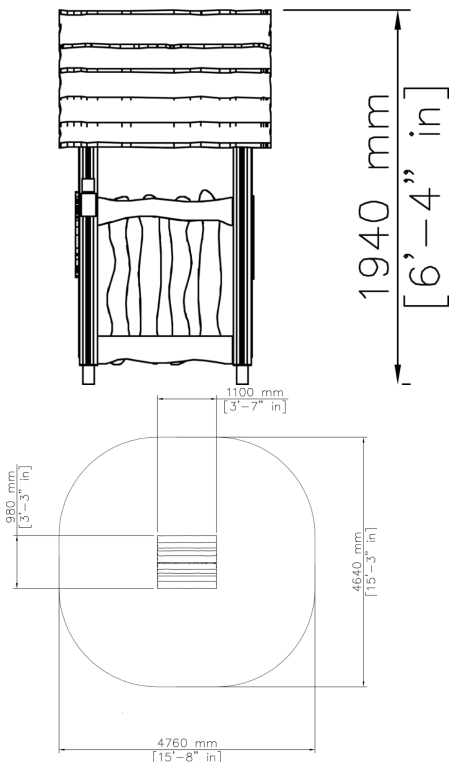

Little hut (NA175581M) complies with the ASTM and CSA standards. This adorable Little Hut is designed for children and is perfect for all types of games. The hut is open on one side, with two walls with windows, and a fence on the other three sides. The Little Hut is fun as a self-standing feature, as a group of Little Huts, or together with other Troll Village buildings. You can furnish it yourself or let children use their imagination with its interiors. Green window frames give a welcoming, bright accent of colour.

Number of users	5
Product length, mm	1100
Product width, mm	980
Product height, mm	1940
Height required, mm	2940
Safety info	ASTM F1487, CSA Z614
Installation time (for 1), H	2
Foundation options	deep_mounting surface_mounting
Wood	
Metal	