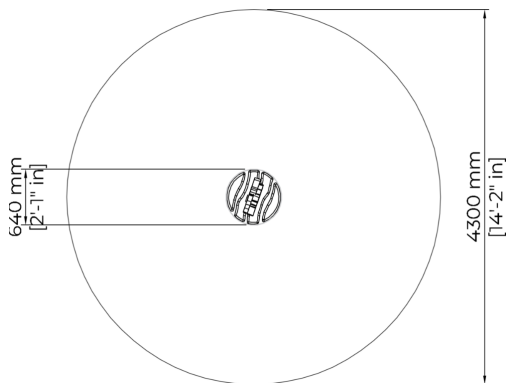

Fairy's Carousel (NA175570M) complies with the ASTM and CSA standards. Wooden carousel with a round base and a crossed-over wooden centre post. This carousel requires only a little space and is a favourite with kids year after year. The carousel offers a thrilling ride that will make heads spin. The Fairy's Carousel will develop kids' balance in a fun way

Number of users	2
Product length, mm	640
Product width, mm	640
Product height, mm	1120
Height required, mm	2170
Safety info	ASTM F1487, CSA Z614
Installation time (for 1), H	3
Foundation options	deep_mounting surface_mounting
Wood	
Metal	