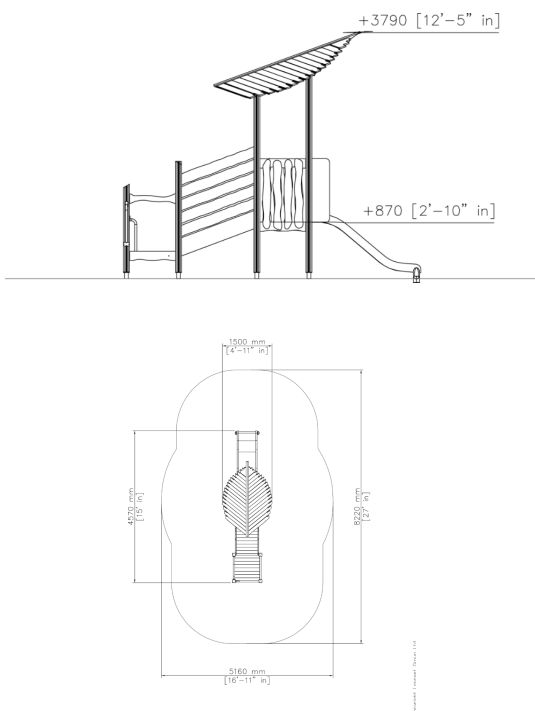

Fairy's Burrow (NA175515M) complies with the ASTM and CSA standards. Fairy's Burrow is a lovely slide, straight from a story-book, that will fit into a small space. The platform's leafy roof and wooden fences give wings to the imagination and lead to all sorts of exciting imaginative games. Structure of the slides is curved laminated wood and the gliding surface is stainless steel. All Flora products are modular, and all parts are factory-made which guarantees an easy access and exchangeability of spare parts.

User age	2-5
Number of users	5
Product length, mm	1500
Product width, mm	4570
Product height, mm	3790
Height required, mm	4790
Safety info	ASTM F1487, CSA Z614
Foundation options	deep_mounting surface_mounting
Wood	
Metal	