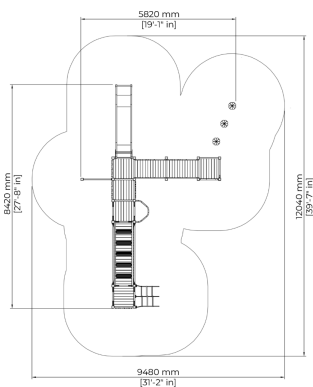

-  Balancing  
3
-  Bridges  
1
-  Climbing  
1
-  Exercising  
1
-  Roofs  
1
-  Slides  
2

Bring imagination and adventure to life with the Troll's Trail Play Tower, specially designed for active and engaging play. Crafted from sustainably sourced, durable Nordic pine, this dynamic playground centerpiece blends seamlessly into natural surroundings, providing a welcoming, playful environment for children of various ages. Kids will eagerly climb, explore, and traverse multiple play features including an exciting fireman's pole, climbing beam walls, a wobbly log bridge, and a slide. The slide ensures safe and fun descents, while the wobbly bridge challenges your balancing skills. Perfectly suited for parks, schools, and community playgrounds across the US and Canada, the Troll's Trail Play Tower meets the highest safety and durability standards, promoting inclusive and engaging play for all children. Inspire endless exploration, social play, and outdoor fun with a structure that's built to last and designed to spark joy.

Number of users	25
Product length, mm	5820
Product width, mm	8420
Product height, mm	3590
Height required, mm	4590
Safety info	ASTM F1487, CSA Z614
Installation time (for 1), H	33
Foundation options	deep_mounting surface_mounting
Wood	