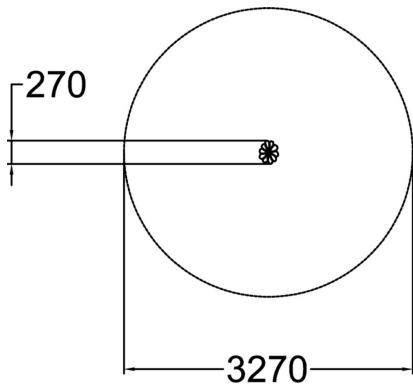

Moomin flower yellow

Combine the flowers of Moominmamma's garden to build cute table & seating groups and nice balancing trails. The flowers withstand heavy wear, and the laminated flower parts and painted metal legs bring even more color to the Moominhouse yard. The flowers come in three different colors: blue, red and yellow and they can be mounted at a height of 100-520 mm.

User age	1+
Number of users	1
Product length, mm	270
Product width, mm	220
Product height, mm	210
Falling space, m ²	8.4
Height required, mm	2210
Max. free fall height, mm	210
Safety info	EN 1176-1 TÜV
Installation time (for 1), H	1
Foundation options	Deep mounting Surface mounting
Metal colour	
Colour of walls and HPL	