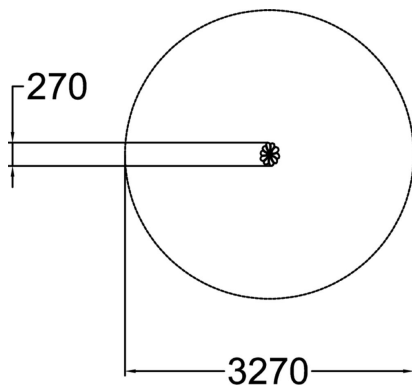

Moomin flower yellow

Combine the flowers of Moominmamma's garden to build cute table & seating groups and nice balancing trails. The flowers withstand heavy wear, and the laminated flower parts and painted metal legs bring even more color to the Moominhouse yard. The flowers come in three different colors: blue, red and yellow and they can be mounted at a height of 100-520 mm.

User age	1+
Number of users	1
Product length, mm	270
Product width, mm	220
Product height, mm	210
Falling space, m ²	8.4
Height required, mm	2210
Max. free fall height, mm	210
Safety info	EN 1176-1 TÜV
Installation time (for 1), H	1
Foundation options	deep_mounting surface_mounting
Metal	
Colour of walls and HPL	