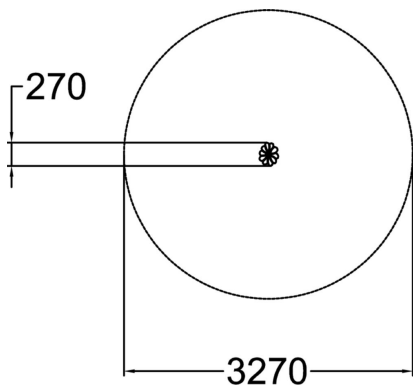

Moomin flower yellow

Combine the flowers of Moominmamma's garden to build cute table & seating groups and nice balancing trails. The flowers withstand heavy wear, and the laminated flower parts and painted metal legs bring even more color to the Moominhouse yard. The flowers come in three different colors: blue, red and yellow and they can be mounted at a height of 100-520 mm.

User age	1+
Number of users	1
Product length, mm	270
Product width, mm	220
Product height, mm	210
Falling space, m ²	8.4
Height required, mm	2210
Max. free fall height, mm	210
Safety info	EN 1176-1 TÜV
Installation time (for 1), H	1
Foundation options	deep_mounting surface_mounting
Metal	
Colour of walls and HPL	