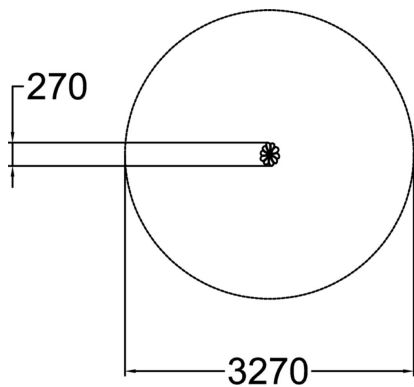

MP0302

Moomin flower red

Combine the flowers of Moominmamma's garden to build cute table & seating groups and nice balancing trails. The flowers withstand heavy wear, and the laminated flower parts and painted metal legs bring even more color to the Moominhouse yard. The flowers come in three different colors: blue, red and yellow and they can be mounted at a height of 100-520 mm.

User age	1+
Number of users	1
Product length, mm	270
Product width, mm	220
Product height, mm	210
Falling space, m <sup>2</sup>	8.4
Height required, mm	2120
Max. free fall height, mm	210
Safety info	EN 1176-1 TÜV
Installation time (for 1), H	1
Foundation options	Deep mounting Surface mounting
Metal colour	
Colour of walls and HPL	