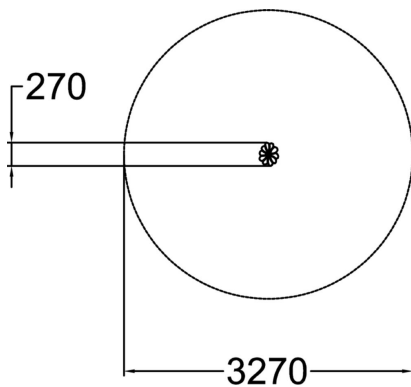

MP0302

Moomin flower red

Combine the flowers of Moominmamma's garden to build cute table & seating groups and nice balancing trails. The flowers withstand heavy wear, and the laminated flower parts and painted metal legs bring even more color to the Moominhouse yard. The flowers come in three different colors: blue, red and yellow and they can be mounted at a height of 100-520 mm.

User age	1+
Number of users	1
Product length, mm	270
Product width, mm	220
Product height, mm	210
Falling space, m ²	8.4
Height required, mm	2120
Max. free fall height, mm	210
Safety info	EN 1176-1 TÜV
Installation time (for 1), H	1
Foundation options	deep_mounting surface_mounting
Metal	
Colour of walls and HPL	