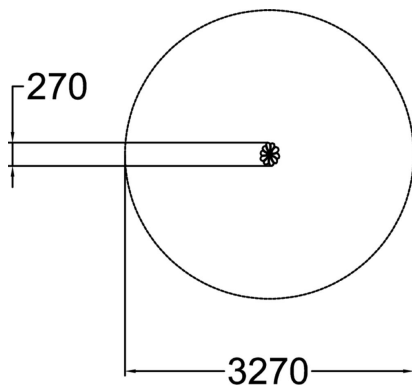

MP0301

Moomin flower blue

Combine the flowers of Moominmamma's garden to build cute table & seating groups and nice balancing trails. The flowers withstand heavy wear, and the laminated flower parts and painted metal legs bring even more color to the Moominhouse yard. The flowers come in three different colors: blue, red and yellow and they can be mounted at a height of 100-520 mm.

User age	1+
Number of users	1
Product length, mm	270
Product width, mm	220
Product height, mm	210
Falling space, m ²	8.4
Height required, mm	2120
Max. free fall height, mm	210
Safety info	EN 1176-1 TÜV
Installation time (for 1), H	1
Foundation options	Deep mounting Surface mounting
Metal colour	
Colour of walls and HPL	