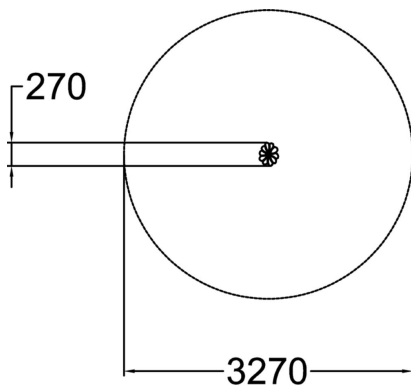

MP0301

Moomin flower blue

Combine the flowers of Moominmamma's garden to build cute table & seating groups and nice balancing trails. The flowers withstand heavy wear, and the laminated flower parts and painted metal legs bring even more color to the Moominhouse yard. The flowers come in three different colors: blue, red and yellow and they can be mounted at a height of 100-520 mm.

User age	1+
Number of users	1
Product length, mm	270
Product width, mm	220
Product height, mm	210
Falling space, m ²	8.4
Height required, mm	2120
Max. free fall height, mm	210
Safety info	EN 1176-1 TÜV
Installation time (for 1), H	1
Foundation options	Deep mounting Surface mounting
Metal	
Colour of walls and HPL	