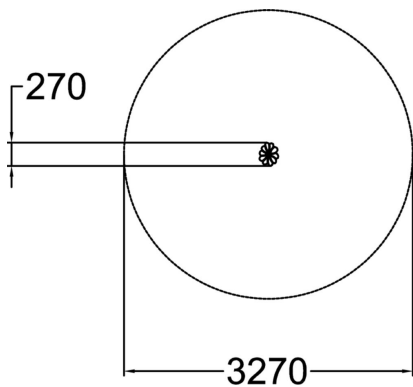

MP0301

Moomin flower blue

Combine the flowers of Moominmamma's garden to build cute table & seating groups and nice balancing trails. The flowers withstand heavy wear, and the laminated flower parts and painted metal legs bring even more color to the Moominhouse yard. The flowers come in three different colors: blue, red and yellow and they can be mounted at a height of 100-520 mm.

User age	1+
Number of users	1
Product length, mm	270
Product width, mm	220
Product height, mm	210
Falling space, m ²	8.4
Height required, mm	2120
Max. free fall height, mm	210
Safety info	EN 1176-1 TÜV
Installation time (for 1), H	1
Foundation options	deep_mounting surface_mounting
Metal	
Colour of walls and HPL	