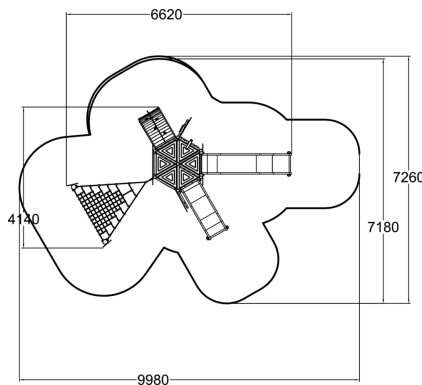

The Snufkin's forest is an inclusive play product that offers many activities also for children with limited abilities. The climbing tower has play functions on three levels. On the ground, we play hide and seek. The fishing net is perfect for balancing and relaxing with a friend. The slide on the second level is easy to reach with the triangular floors. On the highest level, which can be reached by a curved climbing wall, we can explore the environment with a play telescope and then come down on the higher slide. The product has also two games: Snufkin's labyrinth and the Seek-and-touch game.

User age	1+
Number of users	13
Product length, mm	6620
Product width, mm	4140
Product height, mm	3800
Impact area, m ²	45.2
Falling space, m ²	45.5
Height required, mm	3800
Max. free fall height, mm	1470
Safety info	EN 1176-1, 3 TÜV
Installation time (for 1), H	24
Foundation options	deep_mounting
Wood	
Colour of walls and HPL	
Ropes	