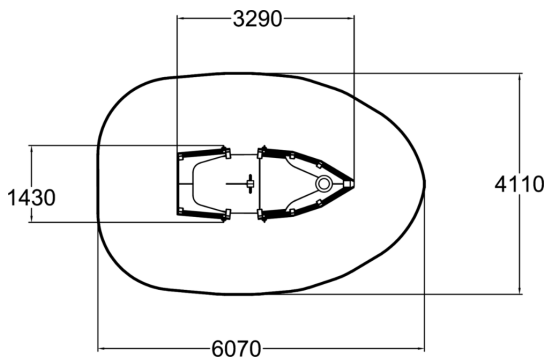

Let's head to the rocky seas with the Moomin boat. This spring rocker boat is a great fit for many environments. Boarding the ship is assisted with handles. Four springs and gas shock absorbers under the boat will take little sailors to great adventures. Play compass helps in navigating back to the home port.

User age	3+
Number of users	8
Product length, mm	3290
Product width, mm	1430
Product height, mm	2800
Impact area, m ²	20.7
Height required, mm	2800
Max. free fall height, mm	1000
Safety info	EN 1176-1, 6 TÜV
Installation time (for 1), H	8
Foundation options	deep_mounting surface_mounting
Wood	
Metal	