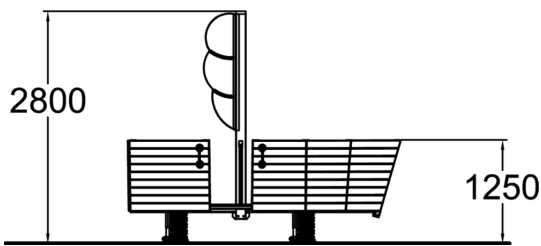

Let's head to the rocky seas with the Moomin boat. This spring rocker boat is a great fit for many environments. Boarding the ship is assisted with handles. Four springs and gas shock absorbers under the boat will take little sailors to great adventures. Play compass helps in navigating back to the home port.

User age	3+
Number of users	8
Product length, mm	3290
Product width, mm	1430
Product height, mm	2800
Impact area, m ²	20.7
Height required, mm	2800
Max. free fall height, mm	1000
Safety info	EN 1176-1, 6 TÜV
Installation time (for 1), H	8
Foundation options	deep_mounting surface_mounting
Wood	
Metal	