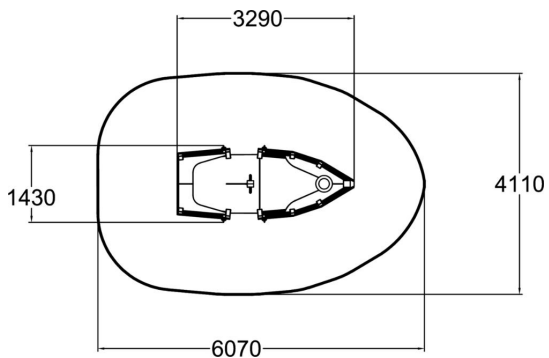

Moomin boat

Let's head to the rocky seas with the Moomin boat. This spring rocker boat is a great fit for many environments. Boarding the ship is assisted with handles. Four springs and gas shock absorbers under the boat will take little sailors to great adventures. Play compass helps in navigating back to the home port.

User age	3+
Number of users	8
Product length, mm	3290
Product width, mm	1430
Product height, mm	2800
Impact area, m ²	20.7
Height required, mm	2800
Max. free fall height, mm	1000
Safety info	EN 1176-1, 6 TÜV
Installation time (for 1), H	8
Foundation options	deep_mounting surface_mounting
Wood	
Metal	