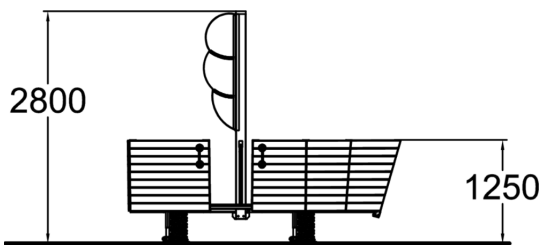

User age	3+
Number of users	8
Product length, mm	3290
Product width, mm	1430
Product height, mm	2800
Impact area, m <sup>2</sup>	20.7
Height required, mm	2800
Max. free fall height, mm	1000
Safety info	EN 1176-1, 6 TÜV
Installation time (for 1), H	8
Foundation options	deep_mounting surface_mounting
Wood	
Metal	