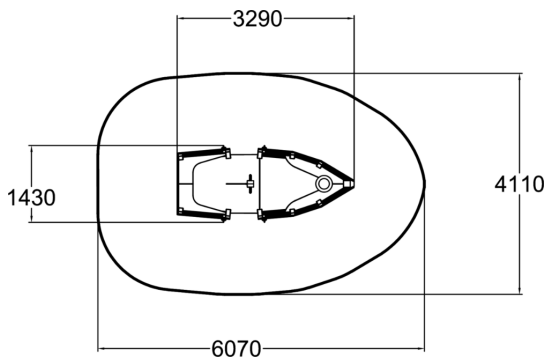

Let's head to the rocky seas with the Moomin boat. This spring rocker boat is a great fit for many environments. Boarding the ship is assisted with handles. Four springs and gas shock absorbers under the boat will take little sailors to great adventures. Play compass helps in navigating back to the home port.

User age	3+
Number of users	8
Product length, mm	3290
Product width, mm	1430
Product height, mm	2800
Impact area, m <sup>2</sup>	20.7
Height required, mm	2800
Max. free fall height, mm	1000
Safety info	EN 1176-1, 6 TÜV
Installation time (for 1), H	8
Foundation options	deep_mounting surface_mounting
Wood	
Metal	