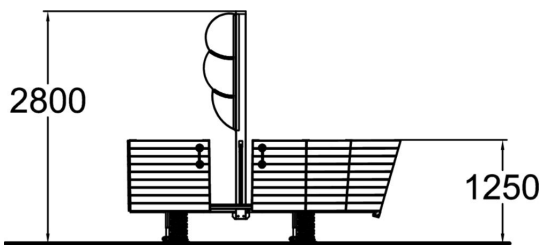

Moomin boat

Let's head to the rocky seas with the Moomin boat. This spring rocker boat is a great fit for many environments. Boarding the ship is assisted with handles. Four springs and gas shock absorbers under the boat will take little sailors to great adventures. Play compass helps in navigating back to the home port.

User age	3+
Number of users	8
Product length, mm	3290
Product width, mm	1430
Product height, mm	2800
Impact area, m ²	20.7
Height required, mm	2800
Max. free fall height, mm	1000
Safety info	EN 1176-1, 6 TÜV
Installation time (for 1), H	8
Foundation options	deep_mounting surface_mounting
Wood	
Metal	