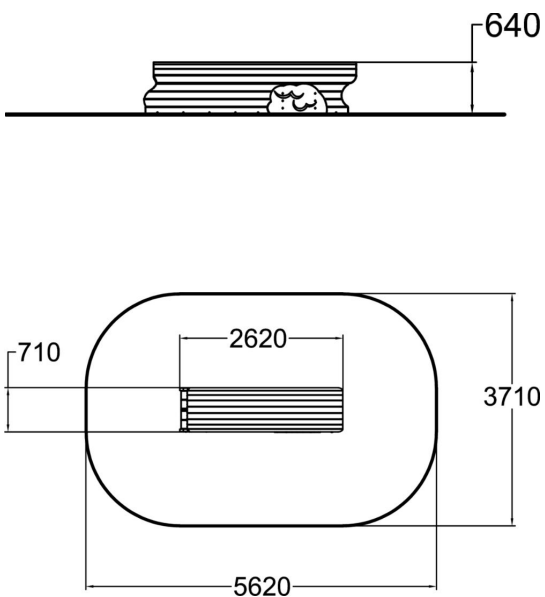

Moomin log tunnel

What could be more fun than hiding in the trunk of a fallen tree? And when you are big enough, you can also climb on top and test your balancing skills on the trunk. For adults, the log tunnel provides also a comfortable place to rest, while overseeing the children's play.

User age	1+
Product length, mm	2620
Product width, mm	710
Product height, mm	750
Impact area, m ²	18.9
Falling space, m ²	18.9
Height required, mm	2550
Max. free fall height, mm	750
Safety info	EN 1176-1 TÜV
Installation time (for 1), H	4
Foundation options	deep_mounting surface_mounting
Wood	
Colour of walls and HPL	