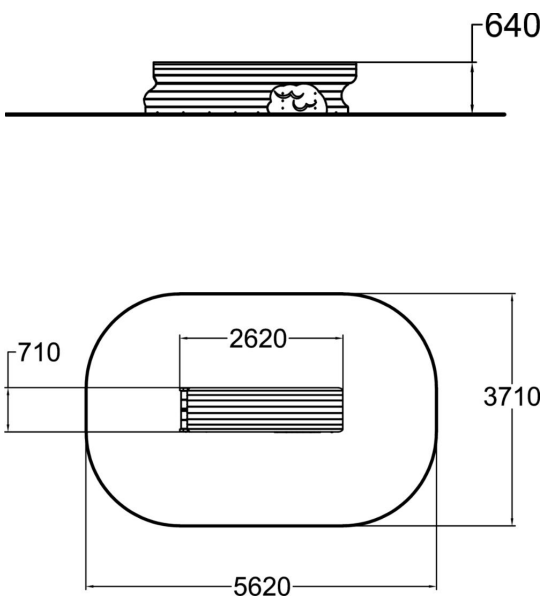

# Moomin log tunnel

What could be more fun than hiding in the trunk of a fallen tree? And when you are big enough, you can also climb on top and test your balancing skills on the trunk. For adults, the log tunnel provides also a comfortable place to rest, while overseeing the children's play.

User age	1+
Product length, mm	2620
Product width, mm	710
Product height, mm	750
Impact area, m <sup>2</sup>	18.9
Falling space, m <sup>2</sup>	18.9
Height required, mm	2550
Max. free fall height, mm	750
Safety info	EN 1176-1 TÜV
Installation time (for 1), H	4
Foundation options	deep_mounting surface_mounting
Wood	
Colour of walls and HPL	