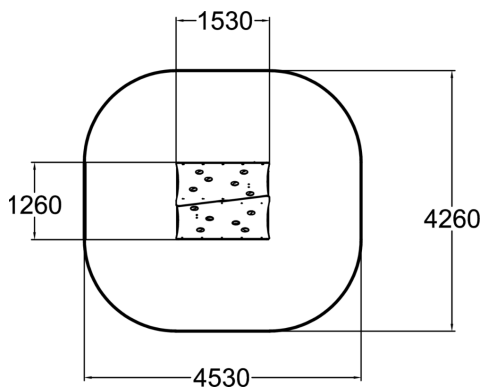

Moomin tent

The tent offers a plenty to do, both in- and outside. You can practice grip climbing along the outer walls! There's a little maze inside the tent: can you get through without touching the poles and Snufkin's belongings?

User age	1+
Product length, mm	1530
Product width, mm	1260
Product height, mm	1470
Impact area, m ²	17.4
Falling space, m ²	17.4
Height required, mm	1470
Max. free fall height, mm	1340
Safety info	EN 1176-1 TÜV
Installation time (for 1), H	2
Foundation options	deep_mounting surface_mounting
Wood	
Colour of walls and HPL	