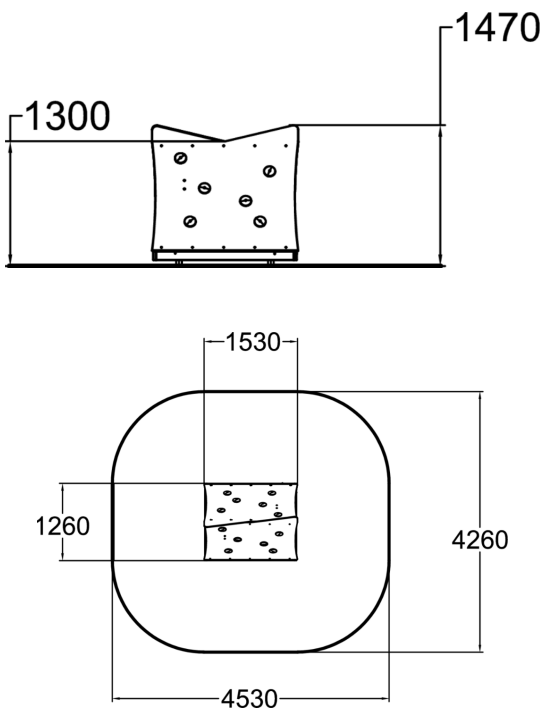

# Moomin tent

The tent offers a plenty to do, both in- and outside. You can practice grip climbing along the outer walls! There's a little maze inside the tent: can you get through without touching the poles and Snufkin's belongings?

User age	1+
Product length, mm	1530
Product width, mm	1260
Product height, mm	1470
Impact area, m <sup>2</sup>	17.4
Falling space, m <sup>2</sup>	17.4
Height required, mm	1470
Max. free fall height, mm	1340
Safety info	EN 1176-1 TÜV
Installation time (for 1), H	2
Foundation options	deep_mounting surface_mounting
Wood	
Colour of walls and HPL	