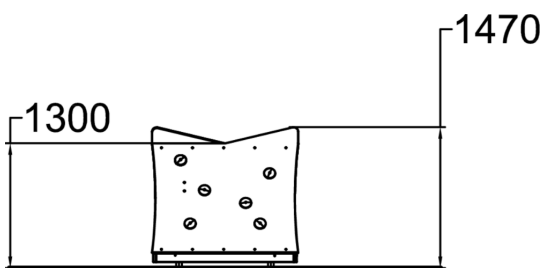

User age	1+
Product length, mm	1530
Product width, mm	1260
Product height, mm	1470
Impact area, m ²	17.4
Falling space, m ²	17.4
Height required, mm	1470
Max. free fall height, mm	1340
Safety info	EN 1176-1 TÜV
Installation time (for 1), H	2
Foundation options	deep_mounting surface_mounting
Wood	
Colour of walls and HPL	