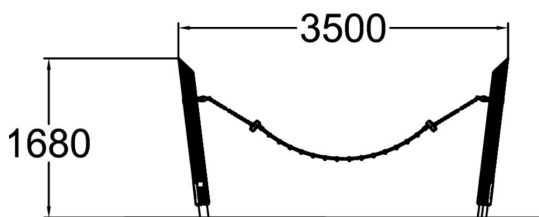

Moomin balancing hammock

 Dynamic
1

 Meeting points
1

 Swinging
1

The hammock-shaped play equipment provides children an exciting balancing exercise, a swing, and a gathering place. The sturdy net of the hammock is made of steel-reinforced rope with metal connectors, ensuring a long lifecycle and safety. The tight mesh allows participation for players with physical challenges also. The suspension ropes to the posts are measured for optimal lateral movement.

User age	2+
Number of users	2
Product length, mm	3500
Product width, mm	720
Product height, mm	1680
Impact area, m ²	15
Falling space, m ²	15
Height required, mm	1700
Max. free fall height, mm	1000
Safety info	EN 1176-1 TÜV
Installation time (for 1), H	1
Foundation options	deep_mounting surface_mounting
Wood	
Ropes	