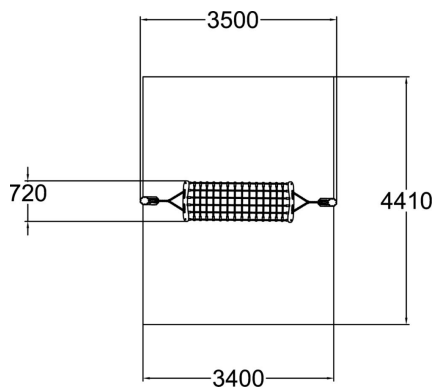

Moomin balancing hammock

 Dynamic
1

 Meeting points
1

 Swinging
1

The hammock-shaped play equipment provides children an exciting balancing exercise, a swing, and a gathering place. The sturdy net of the hammock is made of steel-reinforced rope with metal connectors, ensuring a long lifecycle and safety. The tight mesh allows participation for players with physical challenges also. The suspension ropes to the posts are measured for optimal lateral movement.

User age	2+
Number of users	2
Product length, mm	3500
Product width, mm	720
Product height, mm	1680
Impact area, m ²	15
Falling space, m ²	15
Height required, mm	1700
Max. free fall height, mm	1000
Safety info	EN 1176-1 TÜV
Installation time (for 1), H	1
Foundation options	deep_mounting surface_mounting
Wood	
Ropes	