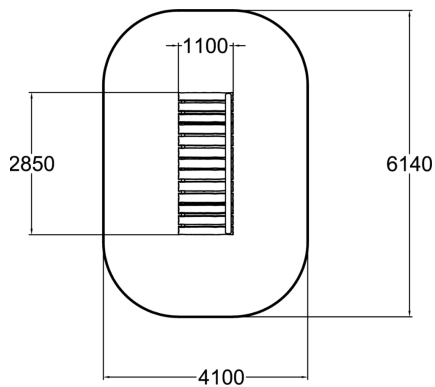

MP0201

Moomin bridge

The wooden arch bridge over the creek leading to the Moomin House is a lovely place to hang out with friends and to play hide and seek. Youngest children enjoy taking their first steps on the curved bridge. You can also sit on the bridge with some snacks, and wait for the return of Snufkin, just like Moomintroll does.

User age	1+
Number of users	6
Product length, mm	2850
Product width, mm	1100
Product height, mm	1250
Falling space, m ²	22.1
Height required, mm	2500
Max. free fall height, mm	510
Safety info	EN 1176-1 TÜV
Installation time (for 1), H	4
Foundation options	deep_mounting surface_mounting