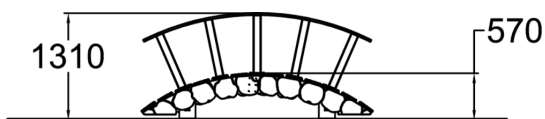

User age	1+
Number of users	6
Product length, mm	2850
Product width, mm	1100
Product height, mm	1250
Falling space, m ²	22.1
Height required, mm	2500
Max. free fall height, mm	510
Safety info	EN 1176-1 TÜV
Installation time (for 1), H	4
Foundation options	deep_mounting surface_mounting