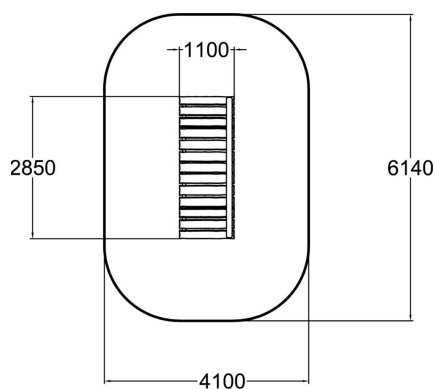

MP0201

Moomin bridge

The wooden arch bridge over the creek leading to the Moomin House is a lovely place to hang out with friends and to play hide and seek. Youngest children enjoy taking their first steps on the curved bridge. You can also sit on the bridge with some snacks, and wait for the return of Snufkin, just like Moomintroll does.

User age	1+
Number of users	6
Product length, mm	2850
Product width, mm	1100
Product height, mm	1250
Falling space, m ²	22.1
Height required, mm	2500
Max. free fall height, mm	510
Safety info	EN 1176-1 TÜV
Installation time (for 1), H	4
Foundation options	deep_mounting surface_mounting