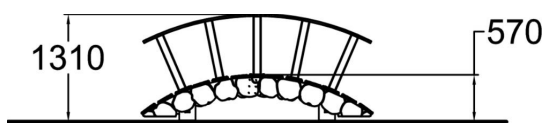

User age	1+
Number of users	6
Product length, mm	2850
Product width, mm	1100
Product height, mm	1250
Falling space, m ²	22.1
Height required, mm	2500
Max. free fall height, mm	510
Safety info	EN 1176-1 TÜV
Installation time (for 1), H	4
Foundation options	Deep mounting Surface mounting
Wood	