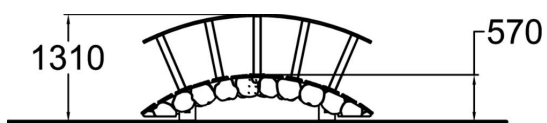

User age	1+
Number of users	6
Product length, mm	2850
Product width, mm	1100
Product height, mm	1250
Falling space, m ²	22.1
Height required, mm	2500
Max. free fall height, mm	510
Safety info	EN 1176-1 TÜV
Installation time (for 1), H	4
Foundation options	deep_mounting surface_mounting