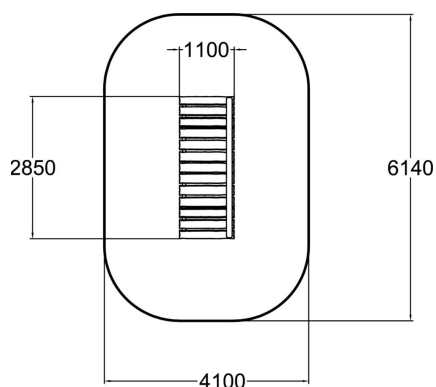

MP0201

Moomin bridge

The wooden arch bridge over the creek leading to the Moomin House is a lovely place to hang out with friends and to play hide and seek. Youngest children enjoy taking their first steps on the curved bridge. You can also sit on the bridge with some snacks, and wait for the return of Snufkin, just like Moomintroll does.

User age	1+
Number of users	6
Product length, mm	2850
Product width, mm	1100
Product height, mm	1250
Falling space, m ²	22.1
Height required, mm	2500
Max. free fall height, mm	510
Safety info	EN 1176-1 TÜV
Installation time (for 1), H	4
Foundation options	Deep mounting Surface mounting
Wood	