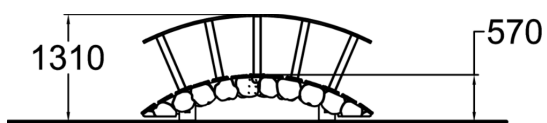

User age	1+
Number of users	6
Product length, mm	2850
Product width, mm	1100
Product height, mm	1250
Falling space, m ²	22.1
Height required, mm	2500
Max. free fall height, mm	510
Safety info	EN 1176-1 TÜV
Installation time (for 1), H	4
Foundation options	deep_mounting surface_mounting
Wood	