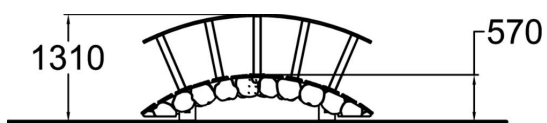

User age	1+
Number of users	6
Product length, mm	2850
Product width, mm	1100
Product height, mm	1250
Falling space, m ²	22.1
Height required, mm	2500
Max. free fall height, mm	510
Safety info	EN 1176-1 TÜV
Installation time (for 1), H	4
Foundation options	Deep mounting Surface mounting
Wood	