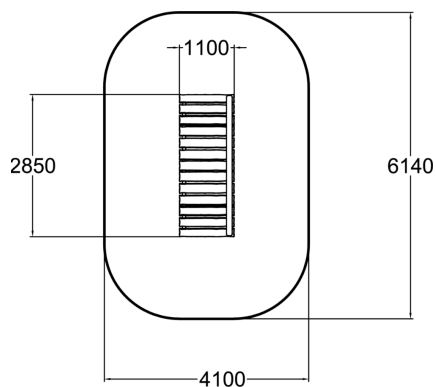

MP0201

Moomin bridge

The wooden arch bridge over the creek leading to the Moomin House is a lovely place to hang out with friends and to play hide and seek. Youngest children enjoy taking their first steps on the curved bridge. You can also sit on the bridge with some snacks, and wait for the return of Snufkin, just like Moomintroll does.

User age	1+
Number of users	6
Product length, mm	2850
Product width, mm	1100
Product height, mm	1250
Falling space, m ²	22.1
Height required, mm	2500
Max. free fall height, mm	510
Safety info	EN 1176-1 TÜV
Installation time (for 1), H	4
Foundation options	deep_mounting surface_mounting
Wood	