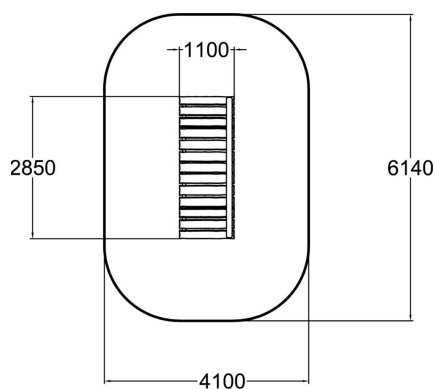

MP0201

Moomin bridge

The wooden arch bridge over the creek leading to the Moomin House is a lovely place to hang out with friends and to play hide and seek. Youngest children enjoy taking their first steps on the curved bridge. You can also sit on the bridge with some snacks, and wait for the return of Snufkin, just like Moomintroll does.

User age	1+
Number of users	6
Product length, mm	2850
Product width, mm	1100
Product height, mm	1250
Falling space, m ²	22.1
Height required, mm	2500
Max. free fall height, mm	510
Safety info	EN 1176-1 TÜV
Installation time (for 1), H	4
Foundation options	Deep mounting Surface mounting
Wood	