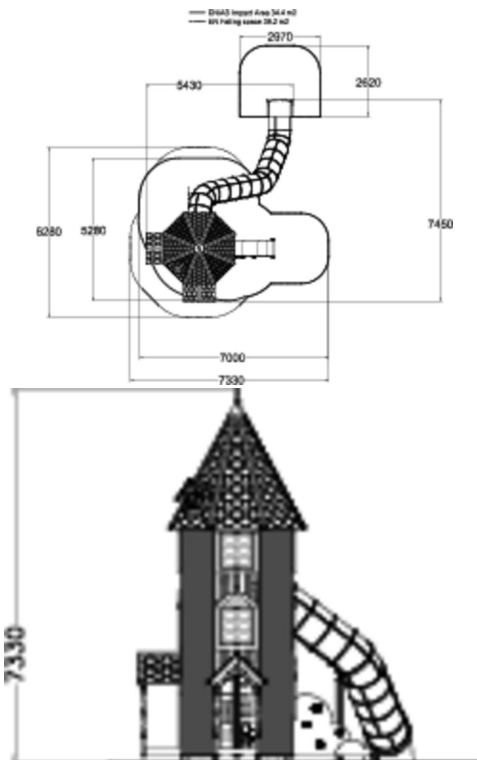

The Moominhouse is a beautiful and cozy home for the Moomin family, and an iconic focal point in Moomin stories. Inside the house, the ground floor kitchen has many activities: cooking and baking, searching for ancestors and sliding out right from the window! The middle floor is for playing with friends and recalling Moominpappa's travels. It is also an entrance to Moomintroll's room on the top floor, which has a great view over the Moominvalley, and a stunning tube slide down to the yard! One side of the house is partially open, allowing inside activities to be seen from outside. Here you can also find the exciting climbing section to the second floor and upwards.

User age	1+
Number of users	30
Product length, mm	5430
Product width, mm	7450
Product height, mm	7330
Impact area, m ²	34.4
Falling space, m ²	39.2
Height required, mm	7330
Max. free fall height, mm	1970
Safety info	EN 1176-1, 3 TÜV
Installation time (for 1), H	110
Foundation options	Deep mounting Surface mounting
Wood	
Metal colour	
Colour of walls and HPL	
Ropes	