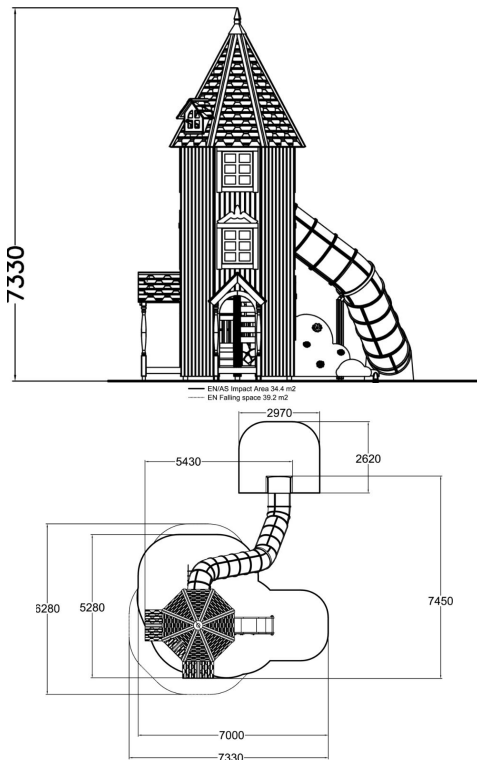

The Moominhouse is a beautiful and cozy home for the Moomin family, and an iconic focal point in Moomin stories. Inside the house, the ground floor kitchen has many activities: cooking and baking, searching for ancestors and sliding out right from the window! The middle floor is for playing with friends and recalling Moominpappa's travels. It is also an entrance to Moomintroll's room on the top floor, which has a great view over the Moominvalley, and a stunning tube slide down to the yard! One side of the house is partially open, allowing inside activities to be seen from outside. Here you can also find the exciting climbing section to the second floor and upwards.

User age	1+
Number of users	30
Product length, mm	5430
Product width, mm	7450
Product height, mm	7330
Impact area, m <sup>2</sup>	34.4
Falling space, m <sup>2</sup>	39.2
Height required, mm	7330
Max. free fall height, mm	1970
Safety info	EN 1176-1, 3 TÜV
Installation time (for 1), H	110
Foundation options	Deep mounting Surface mounting
Wood	
Metal	
Colour of walls and HPL	
Ropes	