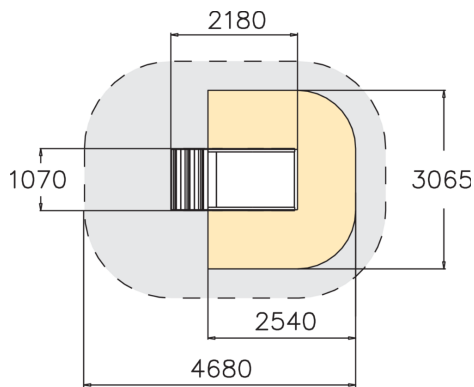

M96371

Ladybird Playhouse

Beautiful small play equipment with a slide. Under the slide is a tunnel which can be used to crawl through or play inside. The product's character panels are painted plywood

User age	1+
Number of users	3
Product length, mm	2180
Product width, mm	1070
Product height, mm	1020
Impact area, m ²	7.4
Height required, mm	2375
Max. free fall height, mm	1000
Safety info	EN 1176-1, 3 TÜV
Installation time (for 1), H	0.5
Foundation options	deep_mounting surface_mounting