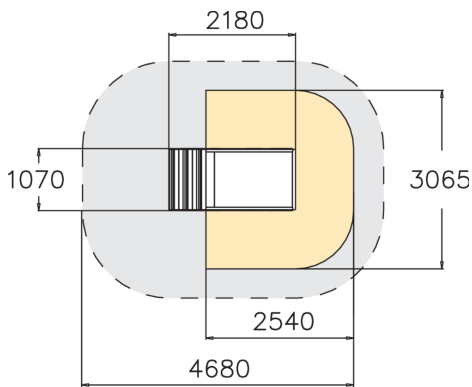

M96371

Ladybird Playhouse

Beautiful small play equipment with a slide. Under the slide is a tunnel which can be used to crawl through or play inside.

User age	1+
Number of users	3
Product length, mm	2180
Product width, mm	1070
Product height, mm	1020
Impact area, m ²	7.4
Height required, mm	2375
Max. free fall height, mm	1000
Safety info	EN 1176-1, 3 TÜV
Installation time (for 1), H	0.5
Foundation options	deep_mounting surface_mounting