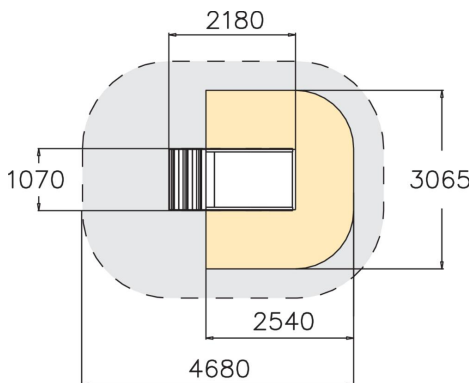

M96371

Ladybird Playhouse

Beautiful small play equipment with a slide. Under the slide is a tunnel which can be used to crawl through or play inside.

| | |
|------------------------------|-----------------------------------|
| User age | 1+ |
| Number of users | 3 |
| Product length, mm | 2180 |
| Product width, mm | 1070 |
| Product height, mm | 1020 |
| Impact area, m ² | 7.4 |
| Height required, mm | 2375 |
| Max. free fall height, mm | 1000 |
| Safety info | EN 1176-1, 3 TÜV |
| Installation time (for 1), H | 0.5 |
| Foundation options | deep_mounting surface_mounting |
| Wood | |