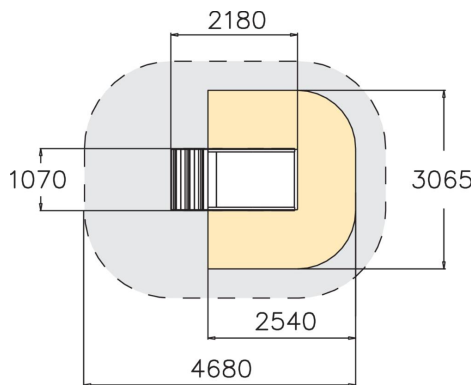

M96371

Ladybird Playhouse

Beautiful small play equipment with a slide. Under the slide is a tunnel which can be used to crawl through or play inside.

User age	1+
Number of users	3
Product length, mm	2180
Product width, mm	1070
Product height, mm	1020
Impact area, m ²	7.4
Height required, mm	2375
Max. free fall height, mm	1000
Safety info	EN 1176-1, 3 TÜV
Installation time (for 1), H	0.5
Foundation options	Deep mounting Surface mounting
Wood	