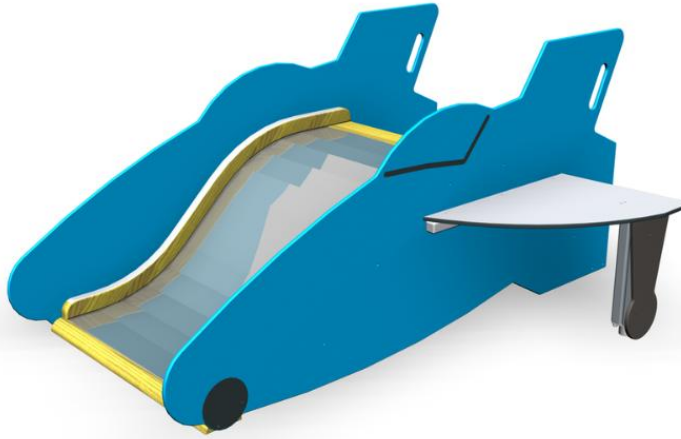

M96254
Airplane

Airplane is a compact, themed, play equipment with low ascent and slide suitable for toddlers. There are two play tables, one on each side of the product. A real space saver, and an all time favorite of children!

User age	1+
Number of users	4
Product length, mm	2330
Product width, mm	2190
Product height, mm	1080
Impact area, m ²	10.1
Falling space, m ²	26.4
Height required, mm	2375
Max. free fall height, mm	1000
Safety info	EN 1176-1, 3 TÜV
Installation time (for 1), H	1
Foundation options	Deep mounting Surface mounting