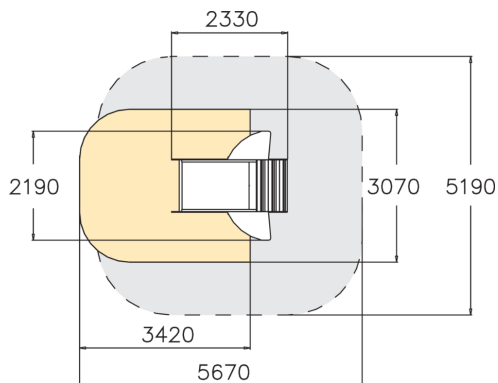

M96254
Airplane

Airplane is a compact, themed, play equipment with low ascent and slide suitable for toddlers. There are two play tables, one on each side of the product. A real space saver, and an all time favorite of children!

User age	1+
Number of users	4
Product length, mm	2330
Product width, mm	2190
Product height, mm	1080
Impact area, m ²	10.1
Falling space, m ²	26.4
Height required, mm	2375
Max. free fall height, mm	1000
Safety info	EN 1176-1, 3 TÜV
Installation time (for 1), H	1
Foundation options	deep_mounting surface_mounting
Wood	