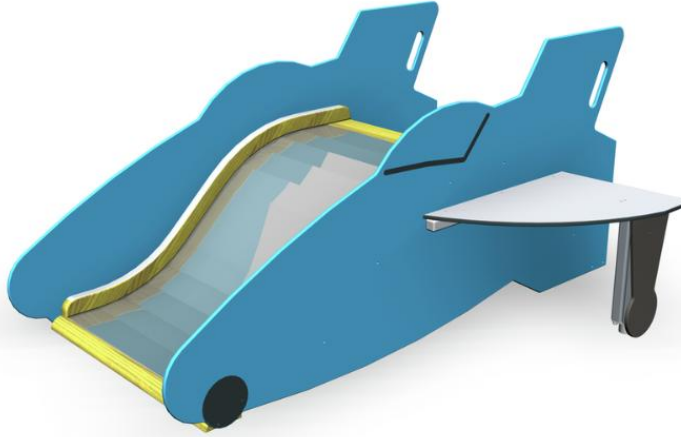

**M96254**  
**Airplane**

Airplane is a compact, themed, play equipment with low ascent and slide suitable for toddlers. There are two play tables, one on each side of the product. A real space saver, and an all time favorite of children!

User age	1+
Number of users	4
Product length, mm	2330
Product width, mm	2190
Product height, mm	1080
Impact area, m <sup>2</sup>	10.1
Falling space, m <sup>2</sup>	26.4
Height required, mm	2375
Max. free fall height, mm	1000
Safety info	EN 1176-1, 3 TÜV
Installation time (for 1), H	1
Foundation options	deep_mounting surface_mounting