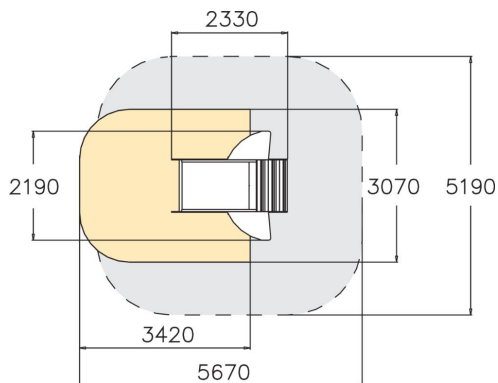

M96254
Airplane

Airplane is a compact, themed, play equipment with low ascent and slide suitable for toddlers. There are two play tables, one on each side of the product. A real space saver, and an all time favorite of children!

User age	1+
Number of users	4
Product length, mm	2330
Product width, mm	2190
Product height, mm	1080
Impact area, m ²	10.1
Falling space, m ²	26.4
Height required, mm	2375
Max. free fall height, mm	1000
Safety info	EN 1176-1, 3 TÜV
Installation time (for 1), H	1
Foundation options	Deep mounting Surface mounting