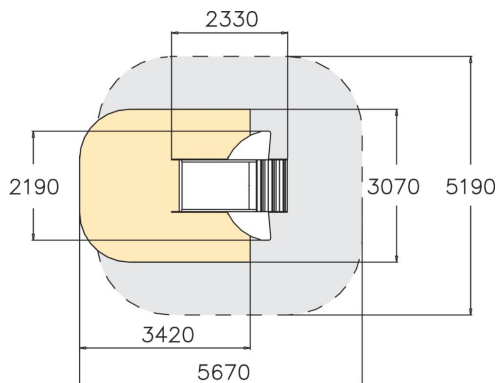

**M96254**  
**Airplane**

Airplane is a compact, themed, play equipment with low ascent and slide suitable for toddlers. There are two play tables, one on each side of the product. A real space saver, and an all time favorite of children!

User age	1+
Number of users	4
Product length, mm	2330
Product width, mm	2190
Product height, mm	1080
Impact area, m <sup>2</sup>	10.1
Falling space, m <sup>2</sup>	26.4
Height required, mm	2375
Max. free fall height, mm	1000
Safety info	EN 1176-1, 3 TÜV
Installation time (for 1), H	1
Foundation options	deep_mounting surface_mounting