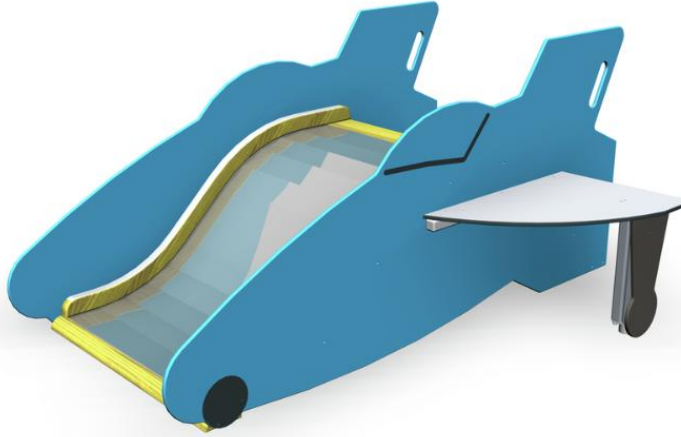

**M96254**  
**Airplane**

Airplane is a compact, themed, play equipment with low ascent and slide suitable for toddlers. There are two play tables, one on each side of the product. A real space saver, and an all time favorite of children!

User age	1+
Number of users	4
Product length, mm	2330
Product width, mm	2190
Product height, mm	1080
Impact area, m <sup>2</sup>	10.1
Falling space, m <sup>2</sup>	26.4
Height required, mm	2375
Max. free fall height, mm	1000
Safety info	EN 1176-1, 3 TÜV
Installation time (for 1), H	1
Foundation options	deep_mounting surface_mounting
Wood	