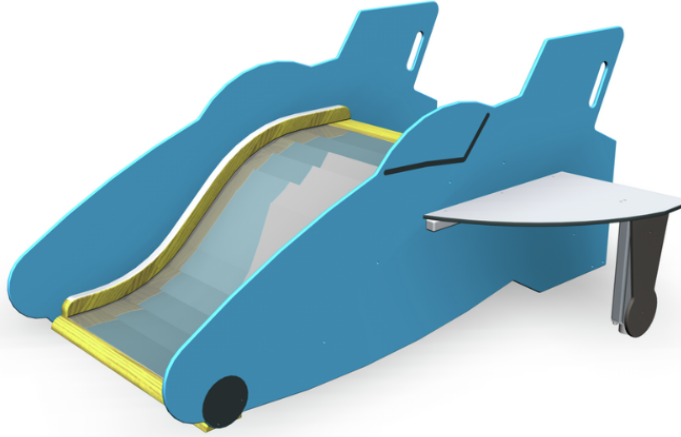

M96254
Airplane

Airplane is a compact, themed, play equipment with low ascent and slide suitable for toddlers. There are two play tables, one on each side of the product. A real space saver, and an all time favorite of children!

User age	1+
Number of users	4
Product length, mm	2330
Product width, mm	2190
Product height, mm	1080
Impact area, m ²	10.1
Falling space, m ²	26.4
Height required, mm	2375
Max. free fall height, mm	1000
Safety info	EN 1176-1, 3 TÜV
Installation time (for 1), H	1
Foundation options	deep_mounting surface_mounting
Wood	