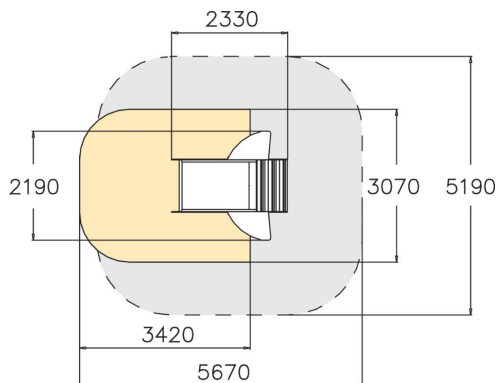

**M96254**  
**Airplane**

Airplane is a compact, themed, play equipment with low ascent and slide suitable for toddlers. There are two play tables, one on each side of the product. A real space saver, and an all time favorite of children!

User age	1+
Number of users	4
Product length, mm	2330
Product width, mm	2190
Product height, mm	1080
Impact area, m <sup>2</sup>	10.1
Falling space, m <sup>2</sup>	26.4
Height required, mm	2375
Max. free fall height, mm	1000
Safety info	EN 1176-1, 3 TÜV
Installation time (for 1), H	1
Foundation options	deep_mounting surface_mounting
Wood	