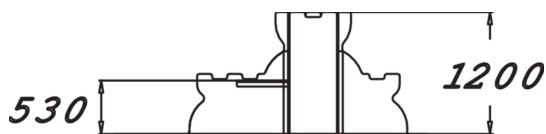

User age	1+
Number of users	4
Product length, mm	2180
Product width, mm	1740
Product height, mm	1200
Impact area, m ²	6.8
Falling space, m ²	21.1
Height required, mm	2390
Max. free fall height, mm	1000
Safety info	EN 1176-1, 3 TÜV
Installation time (for 1), H	1
Foundation options	deep_mounting surface_mounting
Wood	