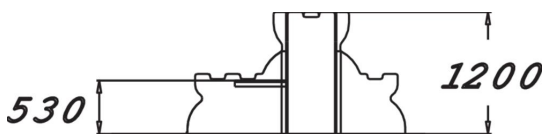

User age	1+
Number of users	4
Product length, mm	2110
Product width, mm	1320
Product height, mm	1200
Impact area, m ²	15.2
Height required, mm	2390
Max. free fall height, mm	1000
Safety info	EN 1176-1, 3 TÜV
Installation time (for 1), H	1
Foundation options	deep_mounting surface_mounting