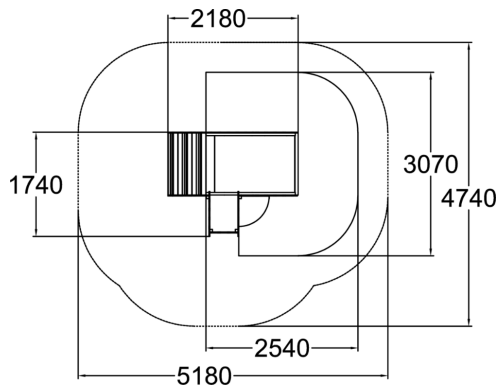

User age	1+
Number of users	4
Product length, mm	2180
Product width, mm	1740
Product height, mm	1200
Impact area, m ²	6.8
Falling space, m ²	21.1
Height required, mm	2390
Max. free fall height, mm	1000
Safety info	EN 1176-1, 3 TÜV
Installation time (for 1), H	1
Foundation options	deep_mounting surface_mounting
Wood	