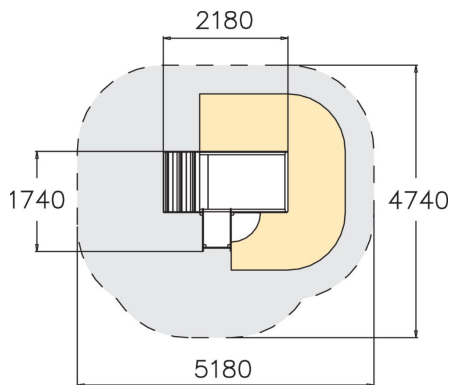

User age	1+
Number of users	4
Product length, mm	2110
Product width, mm	1320
Product height, mm	1200
Impact area, m <sup>2</sup>	15.2
Height required, mm	2390
Max. free fall height, mm	1000
Safety info	EN 1176-1, 3 TÜV
Installation time (for 1), H	1
Foundation options	deep_mounting surface_mounting