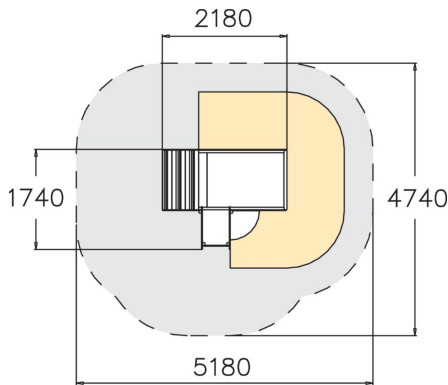

User age	1+
Number of users	4
Product length, mm	2110
Product width, mm	1320
Product height, mm	1200
Impact area, m ²	15.2
Height required, mm	2390
Max. free fall height, mm	1000
Safety info	EN 1176-1, 3 TÜV
Installation time (for 1), H	1
Foundation options	deep_mounting surface_mounting