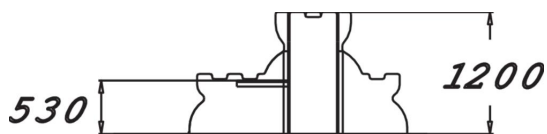

User age	1+
Number of users	4
Product length, mm	2110
Product width, mm	1320
Product height, mm	1200
Impact area, m <sup>2</sup>	15.2
Height required, mm	2390
Max. free fall height, mm	1000
Safety info	EN 1176-1, 3 TÜV
Installation time (for 1), H	1
Foundation options	deep_mounting surface_mounting