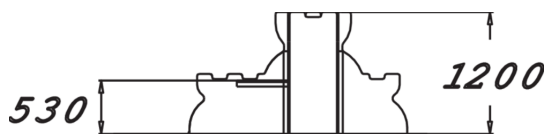

Product length, mm	1800
Product width, mm	520
Product height, mm	830
Foundation options	deep_mounting surface_mounting
Wood	
Metal	