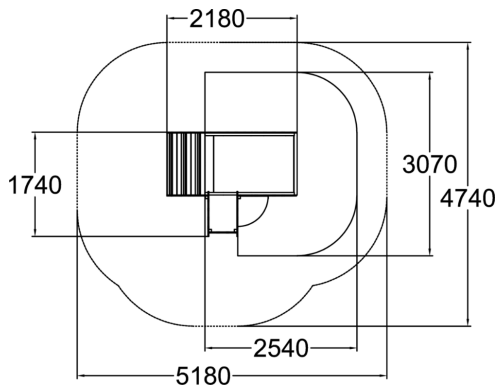

Product length, mm	1800
Product width, mm	520
Product height, mm	830
Foundation options	deep_mounting surface_mounting
Wood	
Metal	