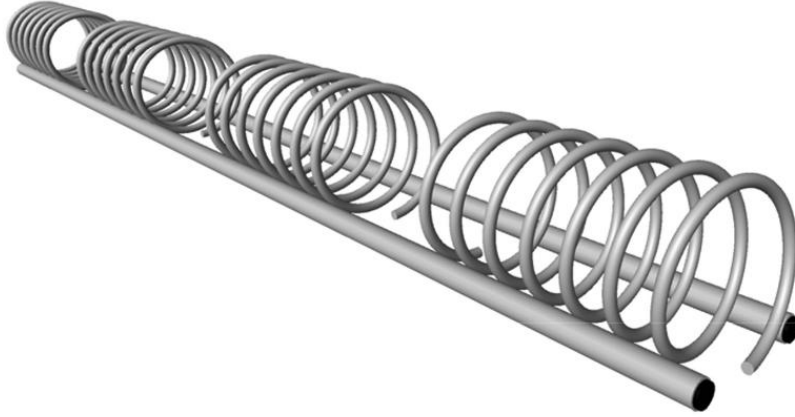

BICYCLE STAND

Free-standing bicycle parking. Spiral cycle rack for multiple bikes (8-13). The cycle rack is free-standing and can be approached from either side.

Product length, mm	3480
Product width, mm	270
Product height, mm	280
Foundation options	free_standing
Metal	