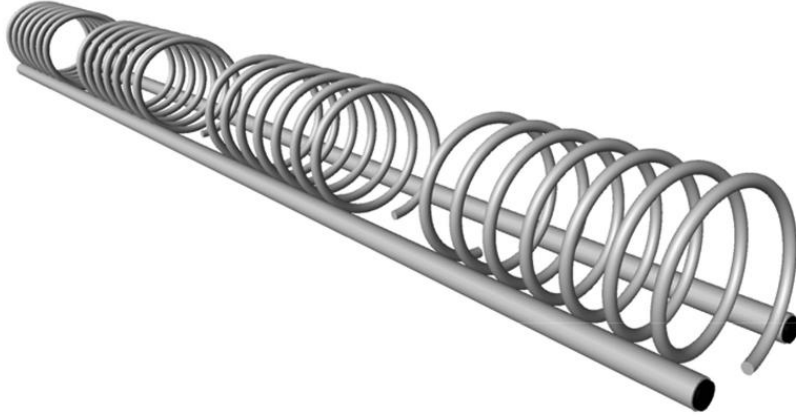

BICYCLE STAND

Free-standing bicycle parking. Spiral cycle rack for multiple bikes (8-13). The cycle rack is free-standing and can be approached from either side.

Product length, mm	3480
Product width, mm	270
Product height, mm	280
Foundation options	Free standing
Metal	