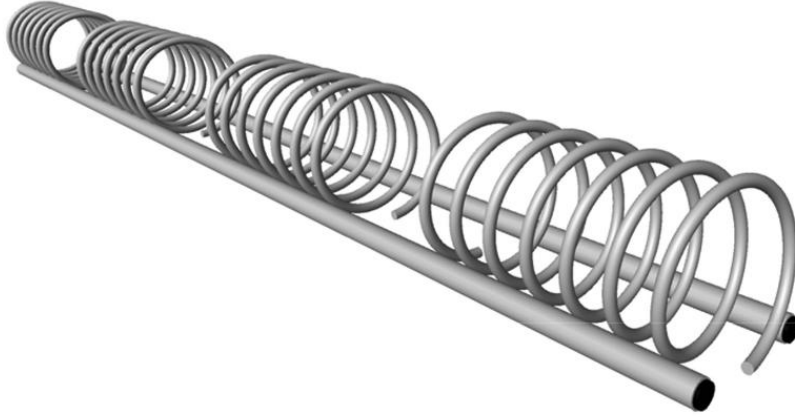

BICYCLE STAND

Free-standing bicycle parking. Spiral cycle rack for multiple bikes (8-13). The cycle rack is free-standing and can be approached from either side.

Product length, mm	3480
Product width, mm	270
Product height, mm	280
Foundation options	Free standing
Metal	