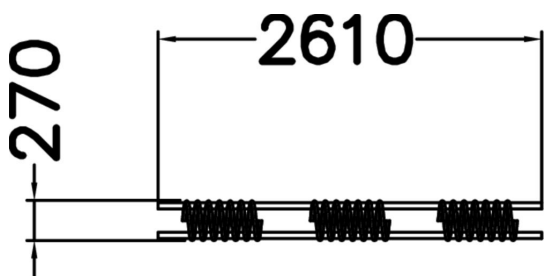

BICYCLE STAND

Free-standing bicycle parking. Spiral cycle rack for multiple bikes (6-10). The cycle rack is free-standing and can be approached from either side.

Number of users	0
Installation time (for 1), H	0
Foundation options	free_standing
Metal	