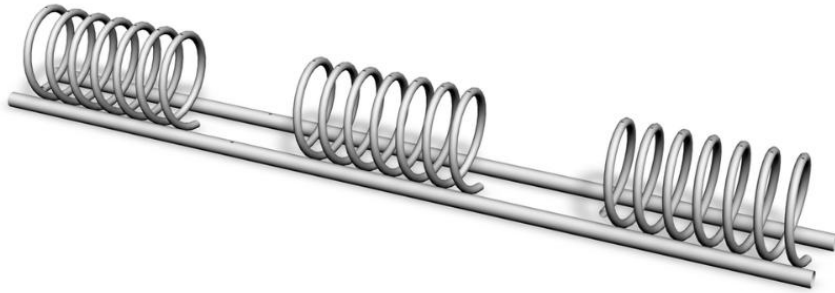

BICYCLE STAND

Free-standing bicycle parking. Spiral cycle rack for multiple bikes (6-10). The cycle rack is free-standing and can be approached from either side.

Number of users	0
Installation time (for 1), H	0
Foundation options	free_standing
Metal	