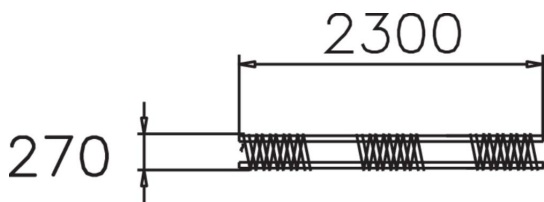

Free-standing bicycle parking. Spiral cycle rack for multiple bikes (6-10). The cycle rack is free-standing and can be approached from either side.

Number of users	0
Installation time (for 1), H	0
Foundation options	Free standing
Metal	