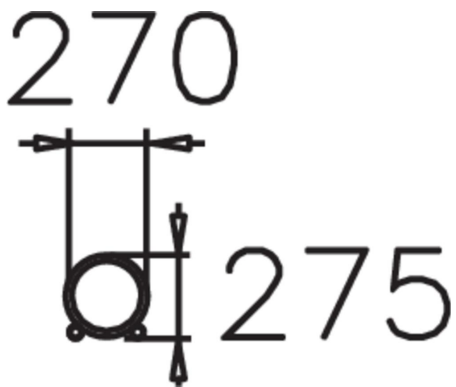

BICYCLE STAND

Free-standing bicycle parking. Spiral cycle rack for multiple bikes (4-6). The cycle rack is free-standing and can be approached from either side.

Number of users	0
Installation time (for 1), H	0
Foundation options	free_standing
Metal	<input type="checkbox"/>