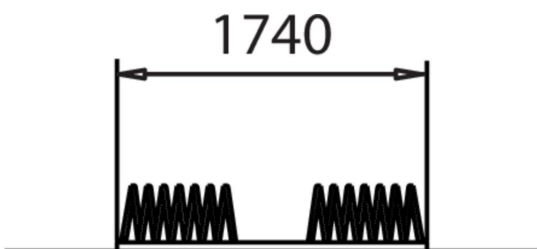

BICYCLE STAND

Free-standing bicycle parking. Spiral cycle rack for multiple bikes (4-6). The cycle rack is free-standing and can be approached from either side.

Number of users	0
Installation time (for 1), H	0
Foundation options	free_standing
Metal	<input type="checkbox"/>