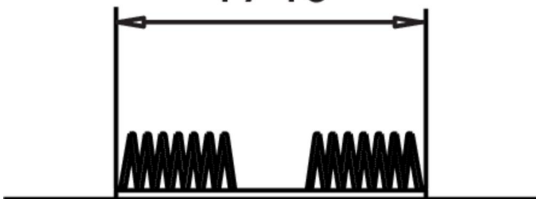

BICYCLE STAND

Free-standing bicycle parking. Spiral cycle rack for multiple bikes (4-6). The cycle rack is free-standing and can be approached from either side.

270

275

1740

Number of users	0
Installation time (for 1), H	0
Foundation options	free_standing
Metal	<input checked="" type="checkbox"/>