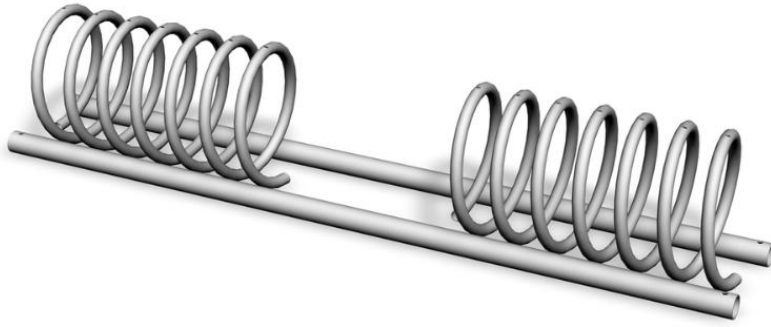

BICYCLE STAND

Free-standing bicycle parking. Spiral cycle rack for multiple bikes (4-6). The cycle rack is free-standing and can be approached from either side.

Number of users	0
Installation time (for 1), H	0
Foundation options	free_standing
Metal	<input type="checkbox"/>