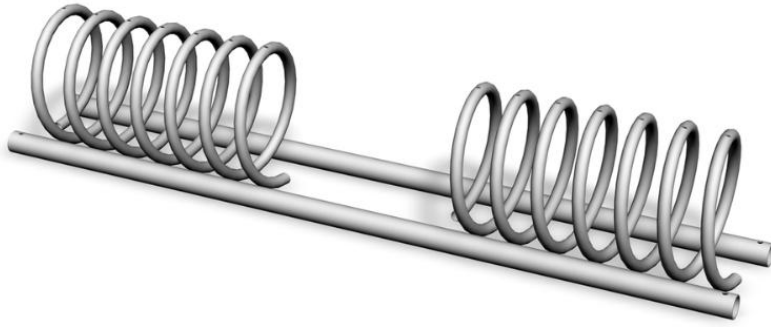

BICYCLE STAND

Free-standing bicycle parking. Spiral cycle rack for multiple bikes (4-6). The cycle rack is free-standing and can be approached from either side.

270

275

1740

Number of users	0
Installation time (for 1), H	0
Foundation options	free_standing
Metal	<input checked="" type="checkbox"/>