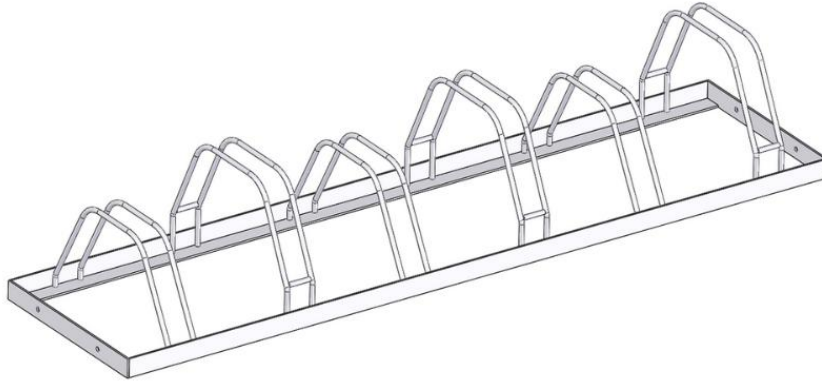

CLASSIC BICYCLE STAND 6 PLACES

Free-standing cycle rack for six bikes. Simple cycle rack with parking on both sides. The cycle rack is free-standing and part of Lappset's wider Park range, which includes furniture.

| | |
|------------------------------|---|
| Number of users | 0 |
| Product length, mm | 2000 |
| Product width, mm | 500 |
| Product height, mm | 350 |
| Installation time (for 1), H | 0 |
| Foundation options | surface_mounting ground_anchoring |
| Metal | <input checked="" type="radio"/> e_standing |