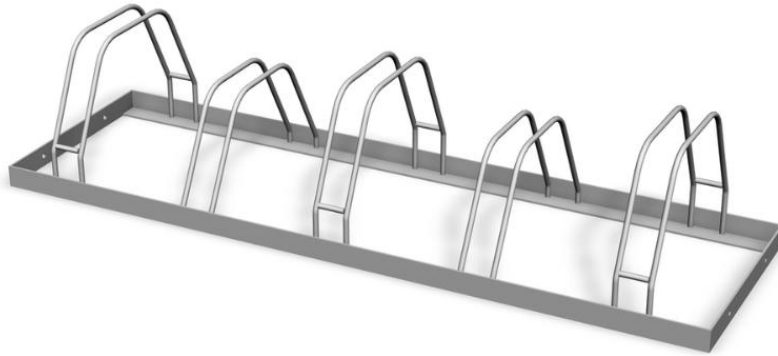

**CLASSIC BICYCLE STAND 5 PLACES**

Free-standing cycle rack with 5 places for bikes. Simple cycle rack with parking on both sides. The cycle rack is free-standing and part of Lappset's wider Park range, which includes furniture.

Number of users	0
Product length, mm	1660
Product width, mm	500
Product height, mm	350
Installation time (for 1), H	0
Foundation options	surface_mounting ground_anchoring
Metal	<input checked="" type="radio"/> e_standing