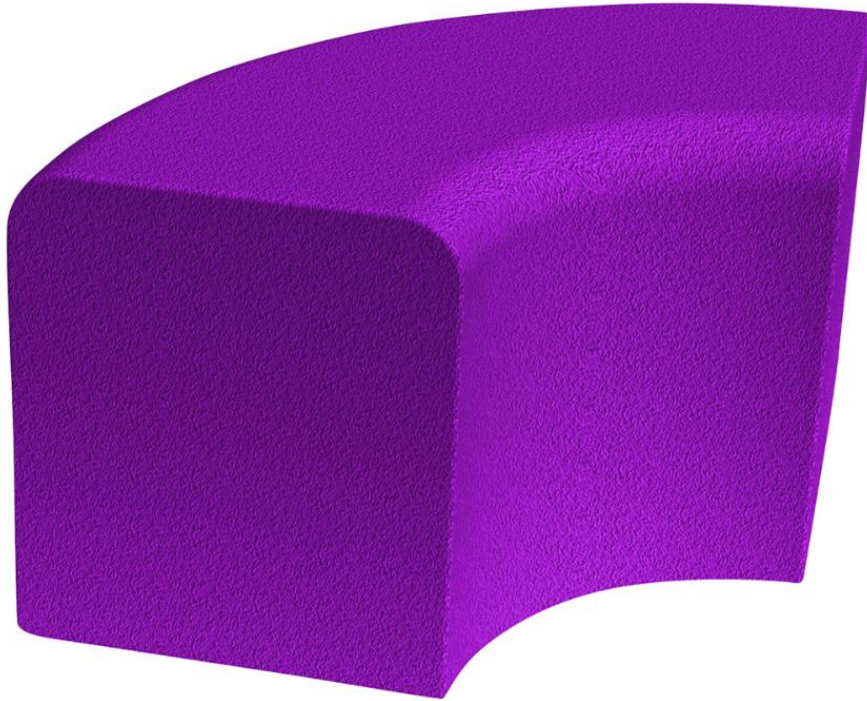

Softblock curve, EPDM2

Create colorful and functional environments by combining SoftBlock products of different shapes and colors. The products are suitable for benches, room dividers and balancing tracks. SoftBlock products can be used, for example in sidewalks, shopping malls or parks. In addition to the basic colors red, black, gray and green, SoftBlock products are available in EPDM 1 and EPDM 2 colors. Indoors, the products can be glued directly to the substrate. Outdoor elements can be mounted on concrete or, for example, on a rubber base. For deep foundation, you can order 2 pieces of required mounting parts with product number 977002.

Product length, mm	600
Product width, mm	350
Product height, mm	400