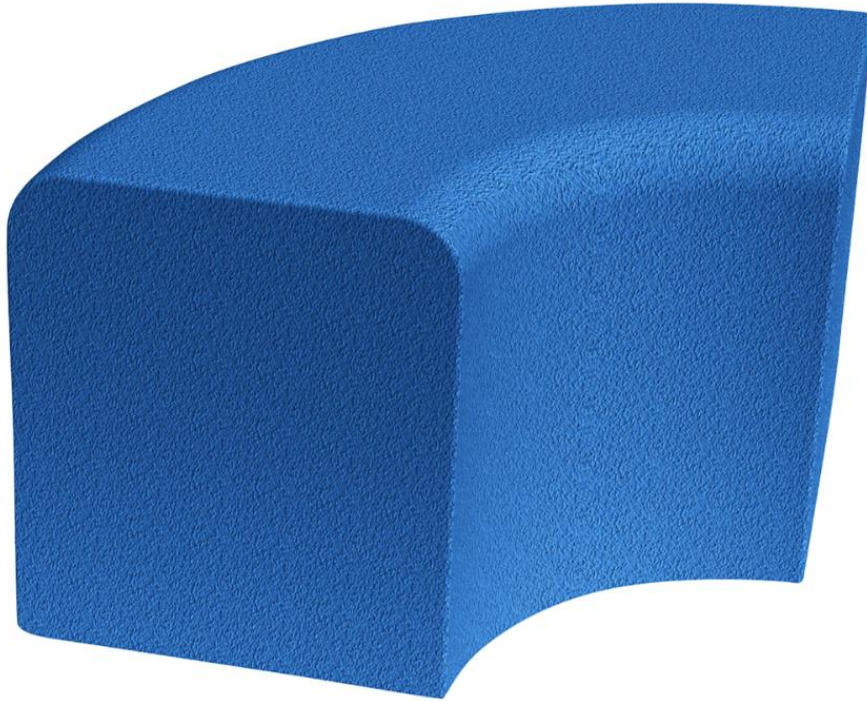

## Softblock curve, EPDM1

Create colorful and functional environments by combining SoftBlock products of different shapes and colors. The products are suitable for benches, room dividers and balancing tracks. SoftBlock products can be used, for example in sidewalks, shopping malls or parks. In addition to the basic colors red, black, gray and green, SoftBlock products are available in EPDM 1 and EPDM 2 colors. Indoors, the products can be glued directly to the substrate. Outdoor elements can be mounted on concrete or, for example, on a rubber base. For deep foundation, you can order 2 pieces of required mounting parts with product number 977002.

Product length, mm	600
Product width, mm	350
Product height, mm	400