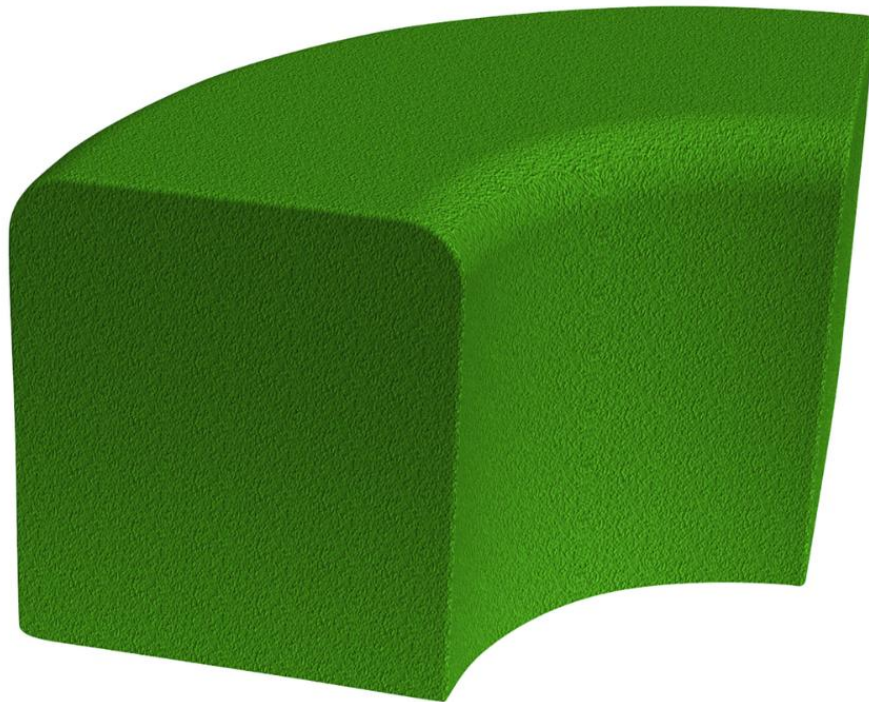

Softblock curve, green

Create colorful and functional environments by combining SoftBlock products of different shapes and colors. The products are suitable for benches, room dividers and balancing tracks. SoftBlock products can be used, for example in sidewalks, shopping malls or parks. In addition to the basic colors red, black, gray and green, SoftBlock products are available in EPDM 1 and EPDM 2 colors. Indoors, the products can be glued directly to the substrate. Outdoor elements can be mounted on concrete or, for example, on a rubber base. For deep foundation, you can order 2 pieces of required mounting parts with product number 977002

Product length, mm	600
Product width, mm	350
Product height, mm	400