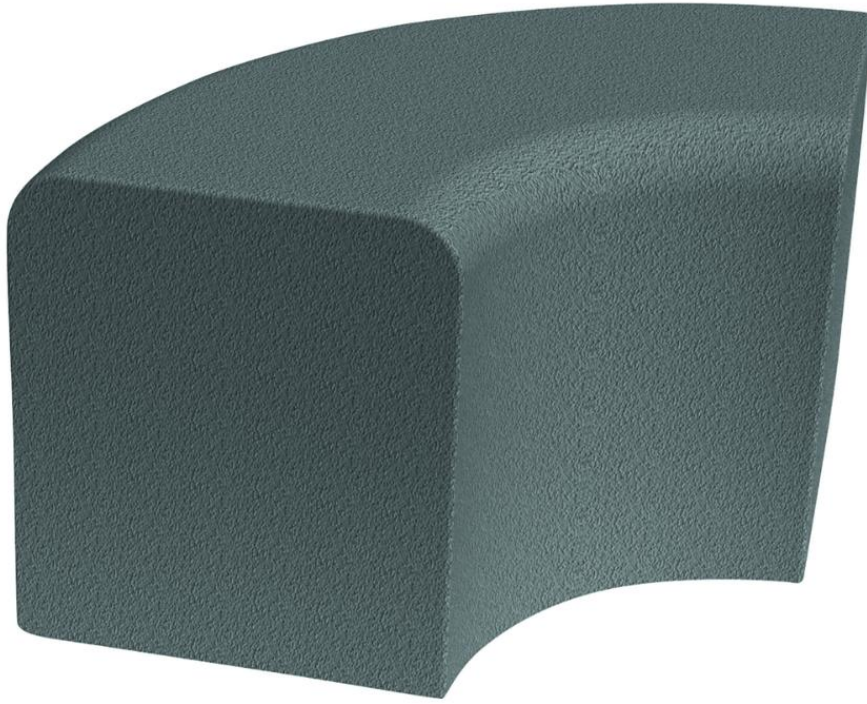

Softblock curve, grey

Create colorful and functional environments by combining SoftBlock products of different shapes and colors. The products are suitable for benches, room dividers and balancing tracks. SoftBlock products can be used, for example in sidewalks, shopping malls or parks. In addition to the basic colors red, black, gray and green, SoftBlock products are available in EPDM 1 and EPDM 2 colors. Indoors, the products can be glued directly to the substrate. Outdoor elements can be mounted on concrete or, for example, on a rubber base. For deep foundation, you can order 2 pieces of required mounting parts with product number 977002.

Product length, mm	600
Product width, mm	350
Product height, mm	400