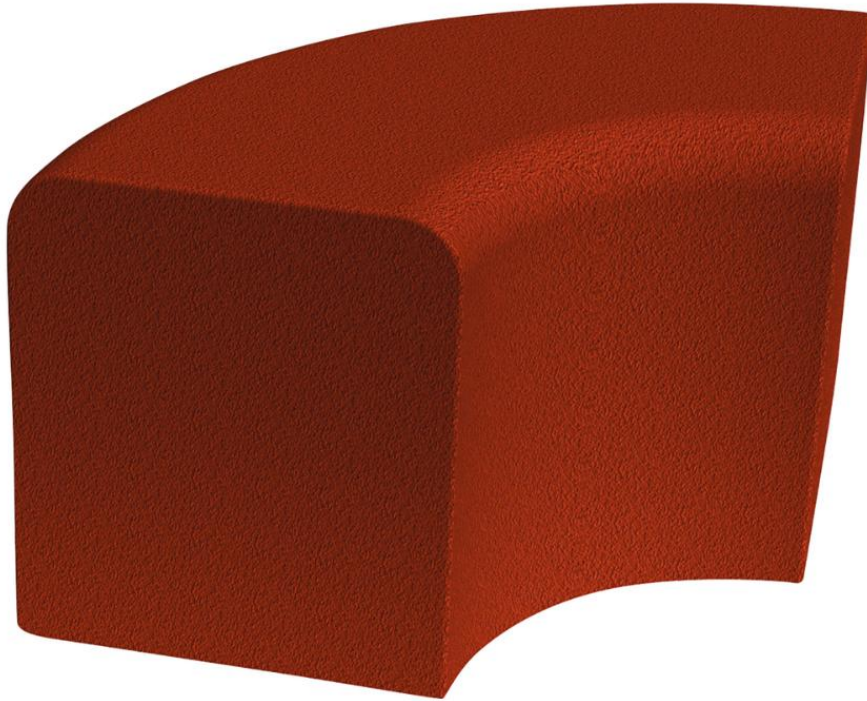

## Softblock curve, red

Create colorful and functional environments by combining SoftBlock products of different shapes and colors. The products are suitable for benches, room dividers and balancing tracks. SoftBlock products can be used, for example in sidewalks, shopping malls or parks. In addition to the basic colors red, black, gray and green, SoftBlock products are available in EPDM 1 and EPDM 2 colors. Indoors, the products can be glued directly to the substrate. Outdoor elements can be mounted on concrete or, for example, on a rubber base. For deep foundation, you can order 2 pieces of required mounting parts with product number 977002.

Product length, mm	600
Product width, mm	350
Product height, mm	400