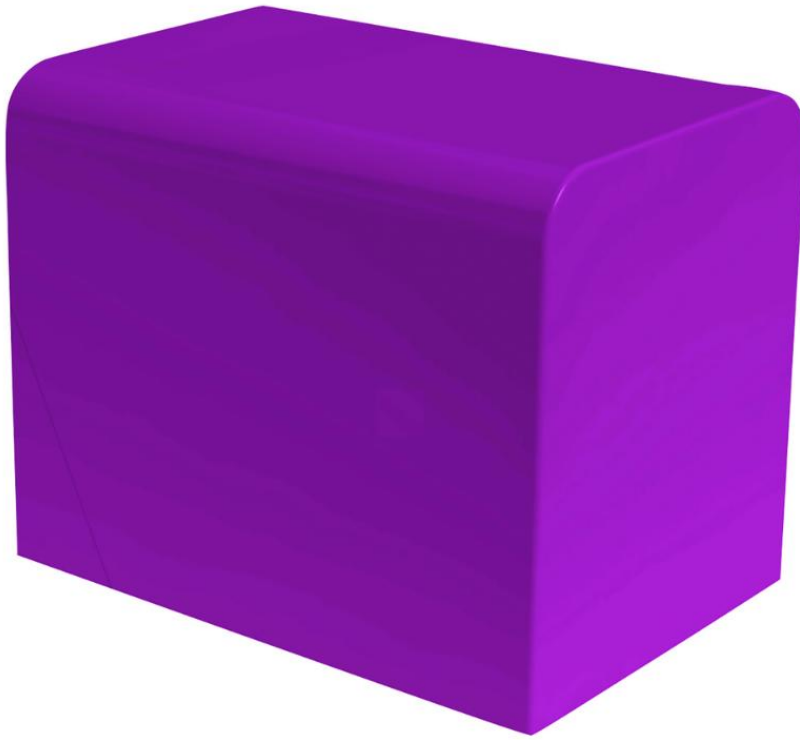

Softblock straight, EPDM2

Create colorful and functional environments by combining SoftBlock products of different shapes and colors. The products are suitable for benches, room dividers and balancing tracks. SoftBlock products can be used, for example in sidewalks, shopping malls or parks. In addition to the basic colors red, black, gray and green, SoftBlock products are available in EPDM 1 and EPDM 2 colors. Indoors, the products can be glued directly to the substrate. Outdoor elements can be mounted on concrete or, for example, on a rubber base. For deep foundation, you can order 2 pieces of required mounting parts with product number 977002.

Product length, mm	500
Product width, mm	350
Product height, mm	400